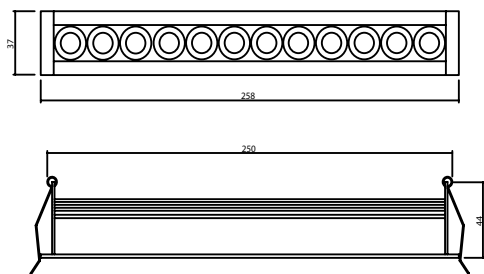

Beam Informations And Technicals / Teknik ve Açısıl Bilgiler

HOLE/DELİK
SIZE/ÇAPI
32x252
MM

2700K Lumen   3000K Lumen   4000K Lumen   Watt   CRI

Samsung Power Led	2100 lm	2300 lm	2500 lm	20 Watt	>80