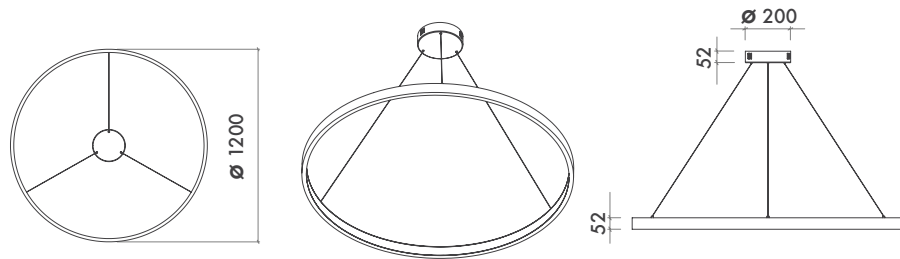

Beam Informations And Technicals / Teknik ve Açısıl Bilgiler

	3000K Lumen	4000K Lumen	5000K Lumen	Watt	CRI
Osram	7125 lm	7425 lm	7725 lm	75 Watt	>80

Available Finishes
Uygulama Renkleri

Textured White
Ral 9016

Textured Grey
Ral 9006

Textured Black
Ral 9005

*For more page : 596
*Diğer renkler : 596