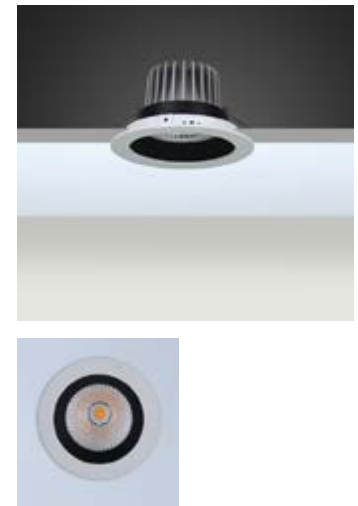

Product Specification / Ürün Özellikleri

Installation Type : Recessed

Body and Heatsink : Aluminium Injection Body and Heatsink

Glass Options : Tempered (Standard) / Frosted

Body Color : Electrostatic Powder Coating

Led : Samsung

Driver : Tridonic / Philips / Osram / Eaglerise

Beam Options : 23° / 36° / 60°

Protection Type : IP20 / IP44

Hole Size : Ø130mm

Dimming Options : Phase-Cut / 1-10 V / DALI

Product Dimensions : H:87mm W:147mm

Montaj Tipi : Sıva Altı

Gövde ve Soğutucu : Alüminyum Enjeksiyon Gövde ve Soğutucu

Cam Çeşitleri : Temperli (Standart) / Buzlu

Gövde Rengi : Elektrostatik Toz Boya

Led : Samsung

Sürücü : Tridonic / Philips / Osram / Eaglerise

Açı Seçenekleri : 23° / 36° / 60°

Koruma Sınıfı : IP20 / IP44

Delik Çapı : Ø130mm

Dim Opsiyonları : Triak / 1-10 V / DALI

Ürün Ölçüleri : Y:87mm G:147mm