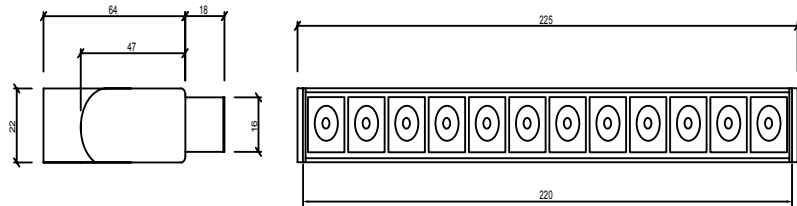

Beam Informations And Technicals / Teknik ve Açısıl Bilgiler

2700K Lumen 3000K Lumen 4000K Lumen Voltage Watt CRI

	2700K Lumen	3000K Lumen	4000K Lumen	Voltage	Watt	CRI
Osram Led	820 lm	880 lm	940 lm	48V	12 Watt	>90

Available Finishes
Uygulama Renkleri

Textured White
Ral 9016

Textured Grey
Ral 9006

Textured Black
Ral 9005

*For more page : 596
*Diğer renkler : 596