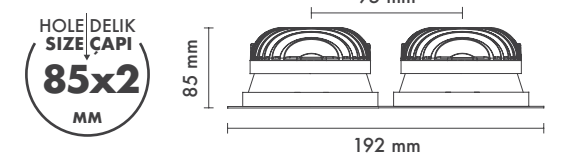

3000K Lumen	4000K Lumen	5000K Lumen	mA	Watt	CRI
Samsung Cob Led	1420 lm	1540 lm	1660 lm	180	14 Watt	>80
Samsung Cob Led	2020 lm	2140 lm	2260 lm	250	20 Watt	>80