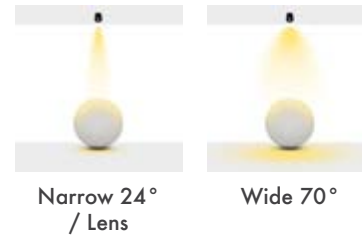

Beam Informations And Technicals / Teknik ve Açısal Bilgiler

	3000K Lumen	4000K Lumen	5000K Lumen	mA	Watt	CRI
Samsung Cob Led	1420 lm	1540 lm	1660 lm	180	14 Watt	>80
Samsung Cob Led	2020 lm	2140 lm	2260 lm	250	20 Watt	>80