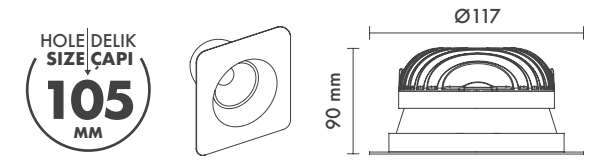

Beam Informations And Technicals / Teknik ve Açısıl Bilgiler

	3000K Lumen	4000K Lumen	5000K Lumen	mA	Watt	CRI
Samsung Cob Led	710 lm	770 lm	830 lm	180	7 Watt	>80
Samsung Cob Led	1010 lm	1070 lm	1130 lm	250	10 Watt	>80