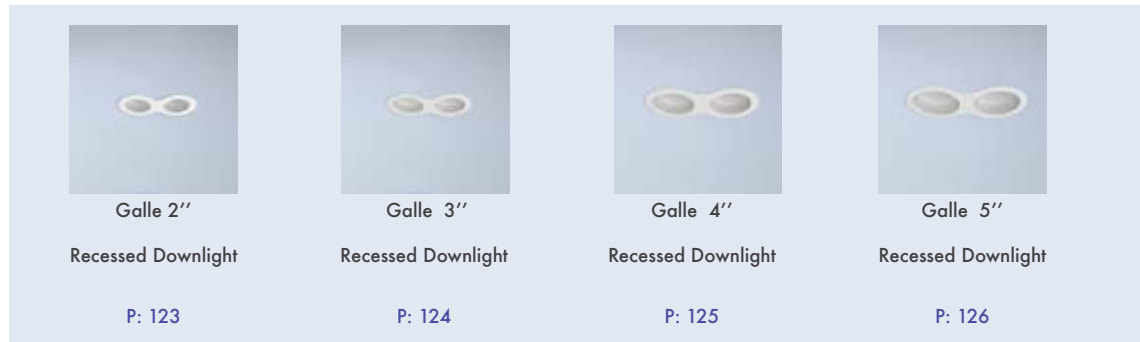

GALLE FAMILY

With its deep double light source outlook with several sizes for various hole sizes and other types, the Galle models are attractive, but ahead of the curve with its quality and long lifespan. It is a product that offers a high level of efficiency and strong heatsink construction along with being applicable for low ceilings for its general light downlights.

Best in class downlight lighting with an aluminum injection frame and aluminum-injected patented heatsink. The favored family group in the downlighting category in the general lighting area. The best in its category with its socket LED card and **50,000+** lifetime driver.

This product guide will help you to find what you're looking for by finding the range of Galle product models. Follow this light. You can visit our site to closely find many product groups and product models, and visit metsanlighting.com/en/support for installation manuals of the products.

FAMILY NAME: GALLE

Product Specification / Ürün Özellikleri

Installation Type : Recessed

Body and Heatsink : Aluminium Injection Body and Heatsink

Diffuser Options : Opal Polystyren / Opal PMMA (Fire-Proof) / Mikroprizmatik (3D)

Body Color : Electrostatic Powder Coating

Led : Osram

Driver : Tridonic / Philips / Osram / Eaglerise

Protection Type : IP20 / IP44

Hole Size : Ø85mm x2

Dimming Options : Phase-Cut / 1-10 V / DALI

Product Dimensions : H:65mm W:192mm

Montaj Tipi : Sıva Altı

Gövde ve Soğutucu : Alüminyum Enjeksiyon Gövde ve Soğutucu

Difüzör Çeşitler : Opal Polistiren / Opal PMMA (Alev Almaz) / Mikroprizmatik (3B)

Gövde Rengi : Elektrostatik Toz Boya

Led : Osram

Sürücü : Tridonic / Philips / Osram / Eaglerise

Koruma Sınıfı : IP20 / IP44

Delik Çapı : Ø85mm x2

Dim Opsiyonları : Triak / 1-10 V / DALI

Ürün Ölçüleri : Y:65mm G:192mm