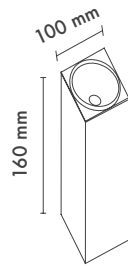

Beam Informations And Technicals / Teknik ve Açısal Bilgiler

	3000K Lumen	4000K Lumen	5000K Lumen	mA	Watt	CRI
Samsung Cob Led	710 lm	770 lm	830 lm	180	7 Watt	>80
Samsung Cob Led	1010 lm	1070 lm	1130 lm	250	10 Watt	>80