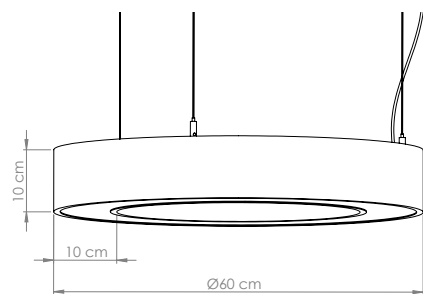

Beam Informations And Technicals / Teknik ve Açısıl Bilgiler

	3000K Lumen	4000K Lumen	5000K Lumen	Watt	CRI
Osram	3325 lm	3525 lm	3725 lm	35 Watt	>80