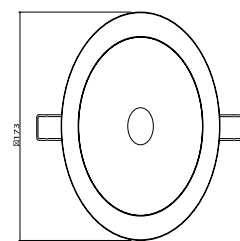

Beam Informations And Technicals / Teknik ve Açısıl Bilgiler

	3000K Lumen	4000K Lumen	5000K Lumen	mA	Watt	CRI
Samsung Cob Led	2400 lm	2500 lm	2600 lm	500	20 Watt	>80