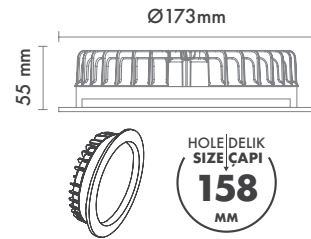

Beam Informations And Technicals / Teknik ve Açısıl Bilgiler

	3000K Lumen	4000K Lumen	5000K Lumen	mA	Watt	CRI
Osram	1760 lm	1840 lm	1920 lm	350	16 Watt	>85