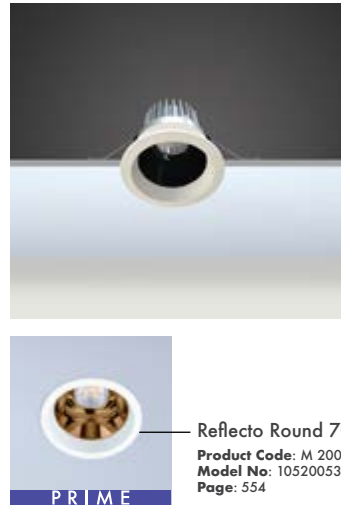

Product Specification / Ürün Özellikleri

Installation Type : Recessed

Body and Heatsink : Aluminium Injection Body and Heatsink

Reflecto Options : Chrome/ Cooper/ Gold/ Platinum/ Black

Body Color : Electrostatic Powder Coating

Led : Samsung

Driver : Tridonic / Philips / Osram / Eaglerise

Beam Options : 19° / 40°

Protection Type : IP20 / IP44

Hole Size : Ø85mm

Dimming Options : Phase-Cut / 1-10 V / DALI

Product Dimensions : H:85mm W:90mm

Montaj Tipi : Sıva Altı

Gövde ve Soğutucu : Alüminyum Enjeksiyon Gövde ve Soğutucu

Reflecto Çeşitleri : Krom / Bakır / Altın / Platin / Siyah

Gövde Rengi : Elektrostatik Toz Boya

Led : Samsung

Sürücü : Tridonic / Philips / Osram / Eaglerise

Açı Seçenekleri : 19° / 40°

Koruma Sınıfı : IP20 / IP44

Delik Çapı : Ø85mm

Dim Opsiyonları : Triak / 1-10 V / DALI

Ürün Ölçüleri : Y:85mm G:90mm