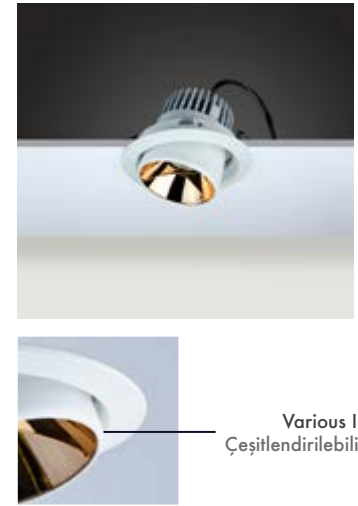

Product Specification / Ürün Özellikleri

Installation Type : Recessed

Body and Heatsink : Aluminium Injection Body and Heatsink

Reflecto Options : Chrome/ Cooper/ Gold/ Platinum/ Black

Body Color : Electrostatic Powder Coating

Led : Samsung

Driver : Tridonic / Philips / Osram / Eaglerise

Beam Options : 19° / 40°

Protection Type : IP20 / IP44

Hole Size : Ø130mm

Dimming Options : Phase-Cut / 1-10 V / DALI

Product Dimensions : H:105mm W:147mm

Montaj Tipi : Sıva Altı

Gövde ve Soğutucu : Alüminyum Enjeksiyon Gövde ve Soğutucu

Reflecto Çeşitleri : Krom / Bakır / Altın / Platin / Siyah

Gövde Rengi : Elektrostatik Toz Boya

Led : Samsung

Sürücü : Tridonic / Philips / Osram / Eaglerise

Açı Seçenekleri : 19° / 40°

Koruma Sınıfı : IP20 / IP44

Delik Çapı : Ø130mm

Dim Opsiyonları : Triak / 1-10 V / DALI

Ürün Ölçüleri : Y:105mm G:147mm