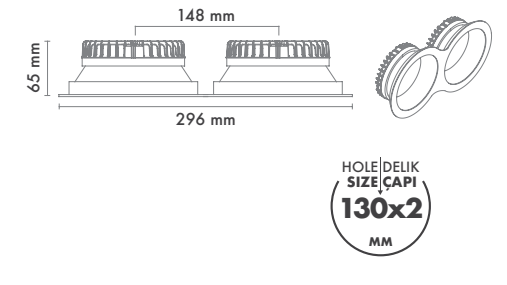

Beam Informations And Technicals / Teknik ve Açılabilir Bilgiler

	3000K Lumen	4000K Lumen	5000K Lumen	mA	Watt	CRI
Osram	1440 lm	1520 lm	1600 lm	350	16 Watt	>85