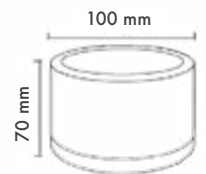

SPECTRAL FAMILY

With its low height, curved design, high-quality components, screwless outlook, Spectral products will offer you a joyful journey to find what you desire while decorating your space.

Best in class surface mounted general lighting with an aluminum extrusion body. The favored family group in the surface mounted general lighting category in the all areas. The best in its category with its high efficient power led and **50,000+** lifetime driver.

This product guide will help you to find what you're looking for by finding the range of Spectral product models. Follow this light. You can visit our site to closely find many product groups and product models, and visit metsanlighting.com/en/support for installation manuals of the products.

FAMILY NAME: SPECTRAL

Product Specification / Ürün Özellikleri

Installation Type : Surface Mounted or Suspended

Body and Heatsink : Aluminium Extrusion Body and Aluminium Heatsink

Body Color : Electrostatic Powder Coating

Led : Osram

Driver : Tridonic / Philips / Osram / Eaglerise

Protection Type : IP20 / IP44

Dimming Options : Phase-Cut / 1-10 V / DALI

Product Dimensions : H:70mm W:100mm

Montaj Tipi : Sıva Üstü veya Sarkıt

Gövde ve Soğutucu : Alüminyum Ekstrüzyon Gövde ve Soğutucu

Gövde Rengi : Elektrostatik Toz Boya

Led : Osram

Sürücü : Tridonic / Philips / Osram / Eaglerise

Koruma Sınıfı : IP20 / IP44

Dim Opsiyonları : Triak / 1-10 V / DALI

Ürün Ölçüleri : Y:70mm G:100mm

Beam Informations And Technicals / Teknik ve Açısıl Bilgiler

Wide 100°

	3000K Lumen	4000K Lumen	5000K Lumen	mA	Watt	CRI
Osram	540 lm	570 lm	600 lm	350	6 Watt	>85

Available Finishes
Uygulama Renkleri

Textured White
Ral 9016

Textured Grey
Ral 9006

Textured Black
Ral 9005

*For more page : 596
*Diğer renkler : 596