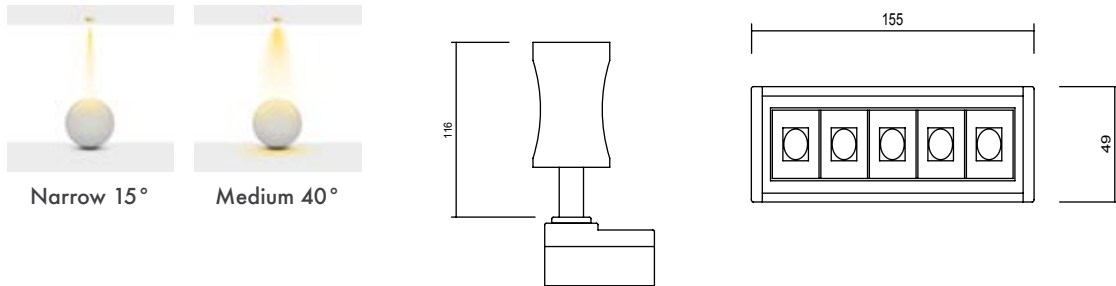

Beam Informations And Technicals / Teknik ve Açısıl Bilgiler

	3000K Lumen	4000K Lumen	5000K Lumen	Watt	CRI
Samsung Power Led	1225 lm	1300 lm	1375 lm	12,5 Watt	>80

Available Finishes
Uygulama Renkleri

Textured White
Ral 9016

Textured Grey
Ral 9006

Textured Black
Ral 9005

*For more page : 596
*Diğer renkler : 596