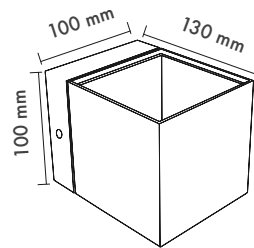

Beam Informations And Technicals / Teknik ve Açısıl Bilgiler

	2700K Lumen	3000K Lumen	4000K Lumen	mA	Watt	CRI
Samsung Cob Led	1010 lm	1070 lm	1130 lm	250	10 Watt	>80