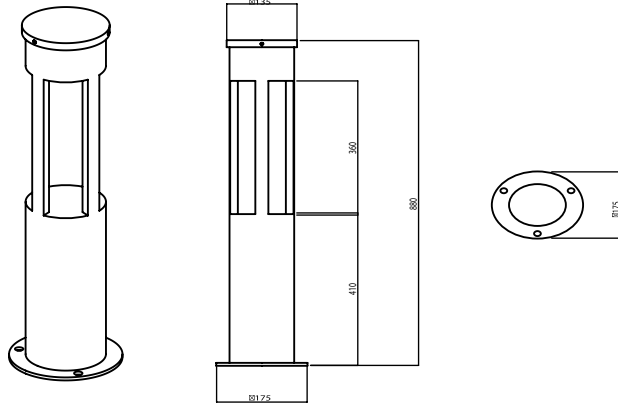

Beam Informations And Technicals / Teknik ve Açısız Bilgiler

Customizable Length
400mm / 600mm / 900mm / 1200mm

3000K Lumen 4000K Lumen 6500K Lumen Watt IP IK

Samsung Cob Led	1600 lm	1700 lm	1850 lm	15 Watt	IP65	IK08