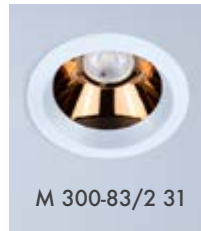

- Fixed spot
- Chrome / Cooper / Gold / Platinum / Black
- Applicable protective glass for IP rating (IP54)
- Aluminium injection bezel
- GU10 - M16 GU5.3 holder options
- Ceiling cut out: 100 mm
- Diameter: 115 mm

- Sabit spot
- Krom / Bakır / Altın / Platin / Siyah
- IP koruma için uygulanabilir koruyucu cam (IP54)
- Alüminyum enjeksiyon çerçeve
- GU10 - M16 GU5.3 duy çeşitleri
- Tavan kesim ölçüsü: 100 mm
- Ürün Çapı: 115 mm

Various Inside Reflectos
Çeşitlendirilebilir İç Reflektolar

- Surface mounted spot
- Chrome / Cooper / Gold / Platinum / Black
- Applicable protective glass for IP rating (IP54)
- Aluminium extrusion body
- GU10 - M16 GU5.3 holder options
- Width: 55 mm
- Height: 110 mm

- Sıva üstü spot
- Krom / Bakır / Altın / Platin / Siyah
- IP koruma için uygulanabilir koruyucu cam (IP54)
- Alüminyum ekstrüzyon gövde
- GU10 - M16 GU5.3 duy çeşitleri
- Genişlik: 55 mm
- Yükseklik: 110 mm

Available Finishes
Uygulama Renkleri

Textured White
Ral 9016

Textured Grey
Ral 9006

Textured Black
Ral 9005

*For more page : 596
*Diğer renkler : 596

▼ Aydınlatma kaynağı içeriğe dahil değildir, ayrıca satın alınmalıdır - Lamp / input source not included and must be ordered separately.

- Surface mounted spot
- Chrome / Cooper / Gold / Platinum / Black
- Applicable protective glass for IP rating (IP54)
- Aluminium extrusion body
- GU10 - M16 GU5.3 holder options
- Width: 70 mm
- Height: 150 mm

- Sıva üstü spot
- Krom / Bakır / Altın / Platin / Siyah
- IP koruma için uygulanabilir koruyucu cam (IP54)
- Alüminyum ekstrüzyon gövde
- GU10 - M16 GU5.3 duy çeşitleri
- Genişlik: 70 mm
- Yükseklik: 150 mm

- Surface mounted spot
- Chrome / Cooper / Gold / Platinum / Black
- Applicable protective glass for IP rating (IP54)
- Aluminium extrusion body
- GU10 - M16 GU5.3 holder options
- Width: 90 mm
- Height: 150 mm