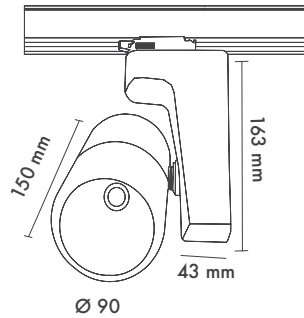

Beam Informations And Technicals / Teknik ve Açısal Bilgiler

*P : 595

Available Finishes
Uygulama Renkleri

Textured White
Ral 9016

Textured Grey
Ral 9006

Textured Black
Ral 9005

*For more page : 596
*Diğer renkler : 596

	3000K Lumen	4000K Lumen	5000K Lumen	mA	Watt	CRI
Samsung Cob Led	2200 lm	2300 lm	2400 lm	500	20 Watt	>80
Samsung Cob Led	3500 lm	3600 lm	3700 lm	700	30 Watt	>80
Samsung Cob Led	2000 lm	2100 lm	2200 lm	500	20 Watt	>90
Samsung Cob Led	3000 lm	3100 lm	3200 lm	700	30 Watt	>90