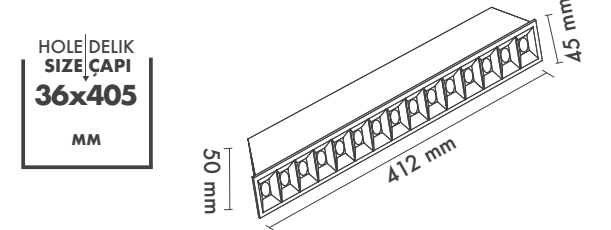

Beam Informations And Technicals / Teknik ve Açılabilir Bilgiler

	2700K Lumen	3000K Lumen	4000K Lumen	Watt	CRI
Samsung Power Led	3675 lm	3900 lm	4275 lm	37,5 Watt	>80