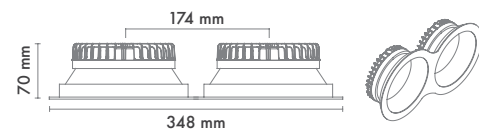

Beam Informations And Technicals / Teknik ve Açılabilir Bilgiler

HOLE|DELİK
SIZE|ÇAPI
158x2
MM

	3000K Lumen	4000K Lumen	5000K Lumen	mA	Watt	CRI
Osram	2000 lm	2100 lm	2200 lm	350	20 Watt	>85