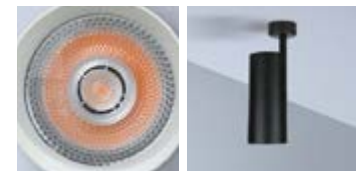

Product Specification / Ürün Özellikleri

Installation Type : Track Mounted

Body and Heatsink : Aluminium Extrusion Body and Heatsink

Lens : PMMA

Body Color : Electrostatic Powder Coating

Led : Samsung

Driver : Tridonic / Philips / Osram / Eaglerise

Beam Options : 10°

Protection Type : IP20

Socket Types : Monophase / Triphase / DALI

Dimming Options : Phase-Cut / 1-10 V / DALI

Product Dimensions : L:215mm W: 90mm

Montaj Tipi : Raya Monte

Gövde ve Soğutucu : Alüminyum Ekstrüzyon Gövde ve Soğutucu

Lens : PMMA

Gövde Rengi : Elektrostatik Toz Boya

Led : Samsung

Sürücü : Tridonic / Philips / Osram / Eaglerise

Açı Seçenekleri : 10°

Koruma Sınıfı : IP20

Soket Tipleri : Monofaze / Trifaze / DALI

Dim Opsiyonları : Triak / 1-10 V / DALI

Ürün Ölçüleri : U:215mm G: 90mm