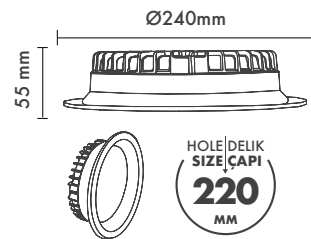

3000K Lumen	4000K Lumen	5000K Lumen	mA	Watt	CRI
Osram	2585 lm	2703 lm	2820 lm	350	23 Watt	>85
Osram	3371 lm	3525 lm	3678 lm	500	30 Watt	>85