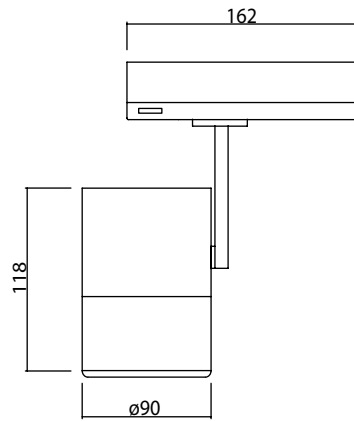

Beam Informations And Technicals / Teknik ve Açılal Bilgiler

Available Finishes
Uygulama Renkleri

Textured White
Ral 9016

Textured Grey
Ral 9006

Textured Black
Ral 9005

*For more page : 596
*Diğer renkler : 596

	3000K Lumen	4000K Lumen	5000K Lumen	mA	Watt	CRI
Samsung Cob Led	2200 lm	2300 lm	2400 lm	500	20 Watt	>80
Samsung Cob Led	3500 lm	3600 lm	3700 lm	700	30 Watt	>80
Samsung Cob Led	2000 lm	2100 lm	2200 lm	500	20 Watt	>90
Samsung Cob Led	3000 lm	3100 lm	3200 lm	700	30 Watt	>90