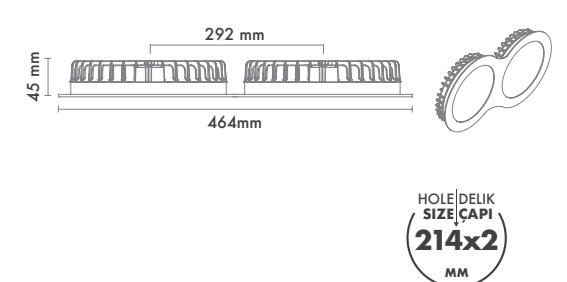

Beam Informations And Technicals / Teknik ve Açılabilir Bilgiler