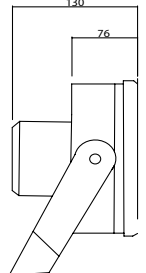

Product Specification / Ürün Özellikleri

Installation Type : Suitable for mounting on side Ø60mm or Ø42mm

Body and Spigot : Aluminium Injection Body and Spigot

Glass : 5 mm Thick Tempered Glass

Fixings : Stainless Steel

Body Color : Light Grey RAL 9006 - Umbra Grey RAL 7022 - Anthracite Grey RAL 7016 - Black RAL 9005

Led : Osram

Driver : Tridonic / Philips / Inventronic / Meanwell

Protection Type : IP66 / IK08

Ambient Temperature : - 30°C / 50°C

Dimming Options : Phase-Cut / 1-10 V / DALI

Product Dimensions : H:68mm W:292mm L:680mm

Delivered ready to install, complete with factory fitted integral gear tray, all supplied in a single carton.

Montaj Tipi : Ø60mm veya Ø42mm çaplık boruya montaj edilebilir.

Gövde ve Dirsek : Alüminyum Enjeksiyon Gövde ve Dirsek

Cam : 5 mm Kalınlıkta Temperli Cam

Bağlantılar : Paslanmaz Çelik

Gövde Rengi : Açık Gri RAL 9006 - Umbra Gri RAL 7022 - Antrasit Gri RAL 7016 - Siyah RAL 9005

Led : Osram

Sürücü : Tridonic / Philips / Inventronic / Meanwell

Koruma Sınıfı : IP66 / IK08

Ortam Sıcaklığı : - 30°C / 50°C

Dim Opsiyonları : Phase-Cut / 1-10 V / DALI

Ürün Ölçüleri : Y:68mm G:292mm U:680mm

Fabrikadan kuruluma hazır olarak teslim edilir, tüm ürün tek bir kutu içinde teslim edilir.

Beam Informations And Technicals / Teknik ve Açısıl Bilgiler

	3000K Lumen	4000K Lumen	6500K Lumen	Watt	Kg	Lifetime
Osram	13200 lm	13600 lm	14000 lm	100 Watt	4,0kg	>100 000 hrs
Osram	19500 lm	20500 lm	21000 lm	150 Watt	4,0kg	>100 000 hrs

Product Specification / Ürün Özellikleri

Installation Type : Surface Mounted / Suspended

Heatsink : Aluminium Injection

Lens : PMMA Lens

Fixings : Stainless Steel

Body Color : Black RAL 9005

Led : Samsung

Driver : Tridonic / Philips / Inventronic / Meanwell

Protection Type : IP66 / IK09

Ambient Temperature : - 30°C / 50°C