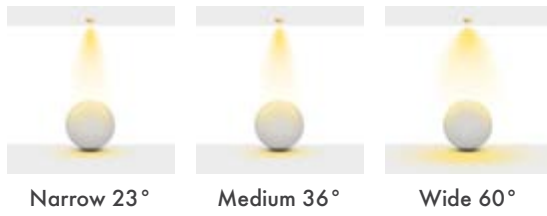

Beam Informations And Technicals / Teknik ve Açısıl Bilgiler

HOLE/DELİK
SIZE/ÇAPI
85 - 105
130
MM

	3000K Lumen	4000K Lumen	5000K Lumen	mA	Watt	CRI
Samsung Cob Led	2200 lm	2300 lm	2400 lm	500	20 Watt	>80
Samsung Cob Led	3500 lm	3600 lm	3700 lm	700	30 Watt	>80
Samsung Cob Led	2200 lm	2300 lm	2400 lm	500	20 Watt	>80
Samsung Cob Led	3500 lm	3600 lm	3700 lm	700	30 Watt	>80