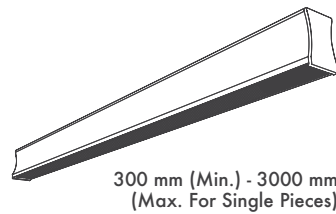

300 mm (Min.) - 3000 mm (Max. For Single Pieces)