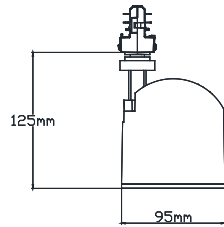

Beam Informations And Technicals / Teknik ve Açısız Bilgiler

	3000K Lumen	4000K Lumen	5000K Lumen	mA	Watt	CRI
Samsung Cob Led	2200 lm	2300 lm	2400 lm	500	20 Watt	>80
Samsung Cob Led	3500 lm	3600 lm	3700 lm	700	30 Watt	>80
Samsung Cob Led	2000 lm	2100 lm	2200 lm	500	20 Watt	>90
Samsung Cob Led	3000 lm	3100 lm	3200 lm	700	30 Watt	>90