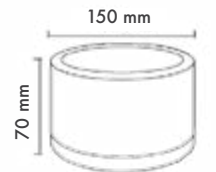

Beam Informations And Technicals / Teknik ve Açısıl Bilgiler