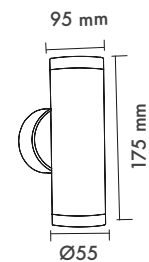

Available Finishes
Uygulama Renkleri

Textured White
Ral 9016

Textured Grey
Ral 9006

Textured Black
Ral 9005

*For more page : 596
*Diğer renkler : 596

▼ Aydınlatma kaynağı içeriğe dahil değildir, ayrıca satın alınmalıdır - Lamp / input source not included and must be ordered separately.