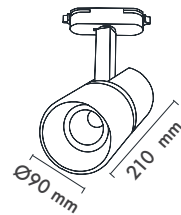

3000K Lumen	4000K Lumen	5000K Lumen	mA	Watt	CRI
Samsung Cob Led	2200 lm	2300 lm	2400 lm	500	20 Watt	>80
Samsung Cob Led	3500 lm	3600 lm	3700 lm	700	30 Watt	>80
Samsung Cob Led	2000 lm	2100 lm	2200 lm	500	20 Watt	>90
Samsung Cob Led	3000 lm	3100 lm	3200 lm	700	30 Watt	>90