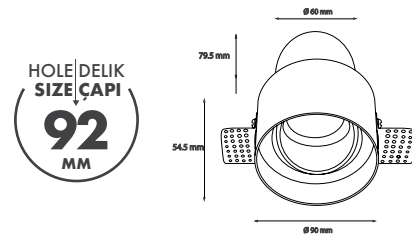

Beam Informations And Technicals / Teknik ve Açısıl Bilgiler

	3000K Lumen	4000K Lumen	5000K Lumen	mA	Watt	CRI
Samsung Cob Led	710 lm	770 lm	830 lm	180	7 Watt	>80
Samsung Cob Led	1010 lm	1070 lm	1130 lm	250	10 Watt	>80