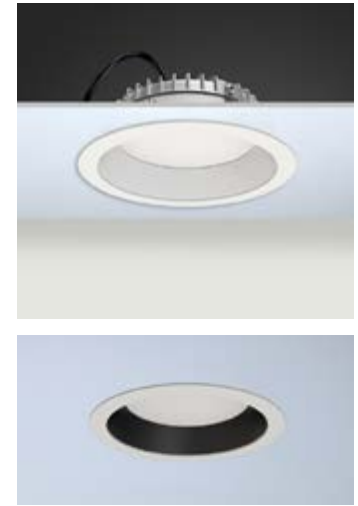

Product Specification / Ürün Özellikleri

Installation Type : Recessed

Body and Heatsink : Aluminium Injection Body and Heatsink

Diffuser Options : Opal Polystyren / Opal PMMA (Fire-Proof) / Microprismatic (3D)