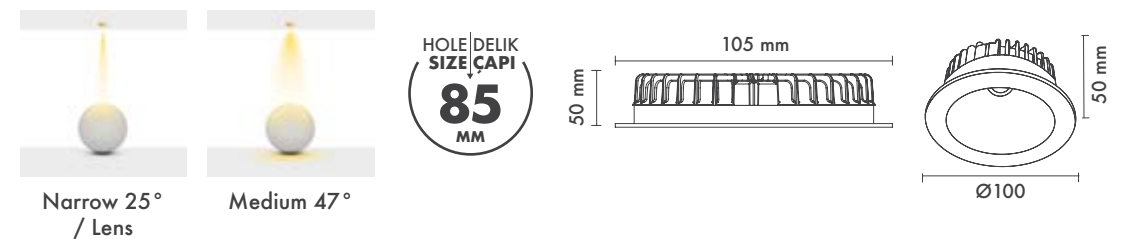

Beam Informations And Technicals / Teknik ve Açısal Bilgiler

	3000K Lumen	4000K Lumen	5000K Lumen	mA	Watt	CRI
Samsung Cob Led	710 lm	770 lm	830 lm	180	7 Watt	>80
Samsung Cob Led	1010 lm	1070 lm	1130 lm	250	10 Watt	>80