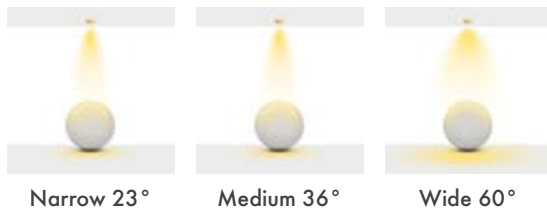

Beam Informations And Technicals / Teknik ve Açısıl Bilgiler