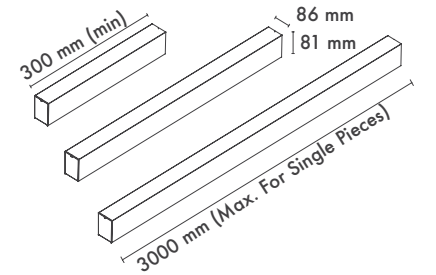

Beam Informations And Technicals / Teknik ve Açısıl Bilgiler

110°

	Length - Uzunluk	Line - Sıra	3000K Lumen	4000K Lumen	5000K Lumen	Watt	CRI
Osram	1200mm	1	3136 lm	3386 lm	3636	32 Watt	>82
Osram	1200mm	2	6272 lm	6772 lm	7272 lm	64 Watt	>82
Osram	Module	x 2	1080 lm	1140 lm	1200 lm	12 Watt	>85