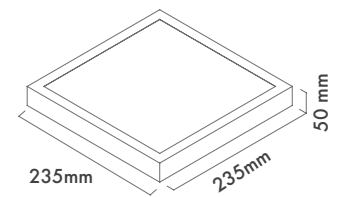

Beam Informations And Technicals / Teknik ve Açısıl Bilgiler

	3000K Lumen	4000K Lumen	5000K Lumen	mA	Watt	CRI
Osram	2585 lm	2703 lm	2820 lm	350	23 Watt	>85