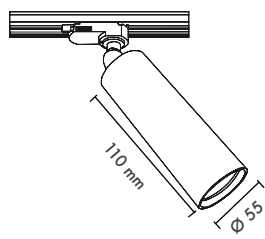

- Monophase - Triphase tracklight
- Changeable light source from front
- Aluminium extrusion body
- GU10 - M16 GU5.3 holder options
- Width: 55 mm
- Height: 164 mm

- Monofaze - Trifaze ray spot
- Önden değiştirilebilir ışık kaynağı
- Alüminyum ekstrüzyon gövde
- GU10 - M16 GU5.3 duy çeşitleri
- Genişlik: 55 mm
- Yükseklik: 164 mm