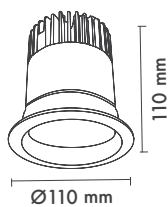

Beam Informations And Technicals / Teknik ve Açılabilir Bilgiler

	3000K Lumen	4000K Lumen	5000K Lumen	mA	Watt	CRI
Samsung Cob Led	3500 lm	3600 lm	3700 lm	700	30 Watt	>80
Samsung Cob Led	3000 lm	3100 lm	3200 lm	700	30 Watt	>90