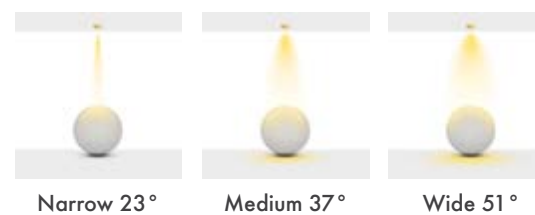

HOLE|DELİK
SIZE|ÇAPI
82
MM

	3000K Lumen	4000K Lumen	5000K Lumen	mA	Watt	CRI
Samsung Cob Led	710 lm	770 lm	830 lm	180	7 Watt	>80
Samsung Cob Led	1010 lm	1070 lm	1130 lm	250	10 Watt	>80

*P : 595

Available Finishes
Uygulama Renkleri