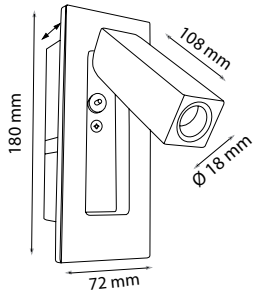

Beam Informations And Technicals / Teknik ve Açılal Bilgiler

23°

HOLE|DELİK
SIZE|ÇAPI
140x55
MM

	3000K Lumen	4000K Lumen	5000K Lumen	Watt	CRI
Cree	127 lm	151 lm	164 lm	2 Watt	>85

Available Finishes
Uygulama Renkleri

Textured White
Ral 9016

Textured Grey
Ral 9006

Textured Black
Ral 9005

*For more page : 596
*Diğer renkler : 596