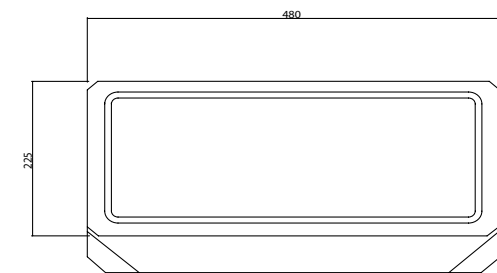

Beam Informations And Technicals / Teknik ve Açısıl Bilgiler