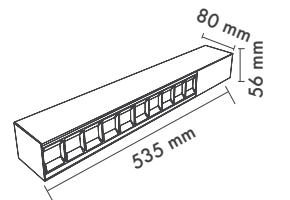

Beam Informations And Technicals / Teknik ve Açısal Bilgiler

	3000K Lumen	4000K Lumen	5000K Lumen	Watt	CRI
Osram High Power	4400 lm	4700 lm	5000 lm	50 Watt	>80
Osram High Power	6400 lm	6700 lm	7000 lm	70 Watt	>80