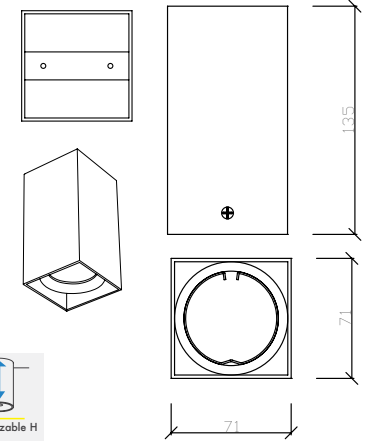

Sumota 80 Surface

Product Code: MSY-87 080
Model No: 13008087

- Surface mounted spot
- Changeable light source from front
- Applicable protective glass for IP rating (IP54)
- Aluminium extrusion body
- GU10 - M16 GU5.3 holder options
- Width: 80 mm
- Height: 102 mm

- Sıva üstü spot
- Önden değiştirilebilir ışık kaynağı
- IP koruma için uygulanabilir koruyucu cam (IP54)
- Alüminyum ekstrüzyon gövde
- GU10 - M16 GU5.3 duy çeşitleri
- Genişlik: 80 mm
- Yükseklik: 102 mm