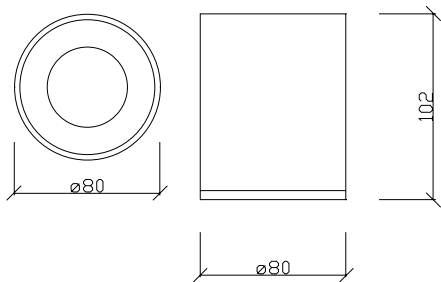

Available Finishes
Uygulama Renkleri

○ Textured White
Ral 9016

● Textured Grey
Ral 9006

● Textured Black
Ral 9005

*For more page : 596
*Diğer renkler : 596

▼ Aydınlatma kaynağı içeriğe dahil değildir, ayrıca satın alınmalıdır - Lamp / input source not included and must be ordered separately.