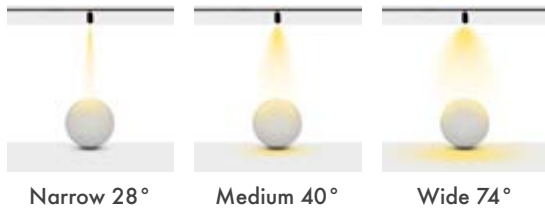

Narrow 28°

Medium 40°

Wide 74°

90mm

200 mm

*P : 595

Available Finishes
Uygulama Renkleri

Textured White
Ral 9016