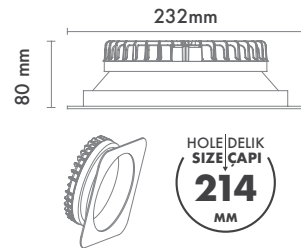

Beam Informations And Technicals / Teknik ve Açılabilir Bilgiler

	3000K Lumen	4000K Lumen	5000K Lumen	mA	Watt	CRI
Osram	2310 lm	2415 lm	2520 lm	350	21 Watt	>85
Osram	3371 lm	3525 lm	3678 lm	500	30 Watt	>85