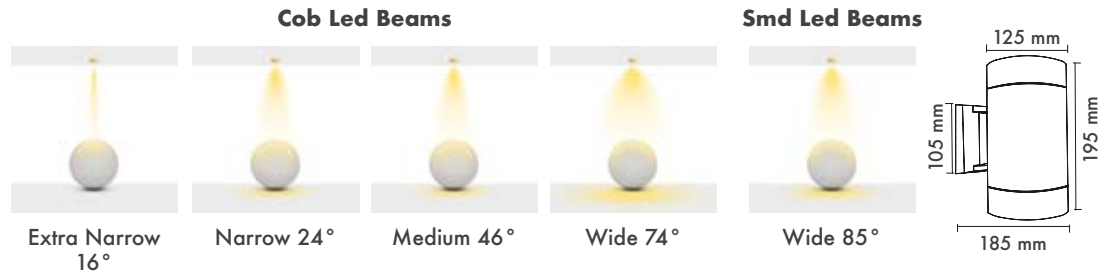

Beam Informations And Technicals / Teknik ve Açısıl Bilgiler

For One Side /Tek Taraf İçin - X2	2700K Lumen	3000K Lumen	4000K Lumen	mA	Watt	CRI
Samsung Cob Led	710 lm	770 lm	830 lm	180	7 Watt	>80
Samsung Cob Led	1010 lm	1070 lm	1130 lm	250	10 Watt	>80
Samsung Cob Led	2200 lm	2300 lm	2400 lm	500	20 Watt	>80
Samsung Cob Led	3500 lm	3600 lm	3700 lm	700	30 Watt	>80
Osram Smd Led	-	1000 lm	1050 lm	350	10 Watt	>85

Available Finishes
Uygulama Renkleri

Textured White
Ral 9016

Textured Grey
Ral 9006

Textured Black
Ral 9005

*For more page : 596
*Diğer renkler : 596