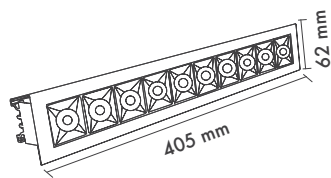

3000K Lumen	4000K Lumen	5000K Lumen	Watt	CRI
Osram High Power	4400 lm	4700 lm	5000 lm	50 Watt	>80
Osram High Power	6400 lm	6700 lm	7000 lm	70 Watt	>80