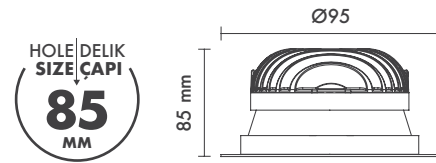

3000K Lumen	4000K Lumen	5000K Lumen	mA	Watt	CRI
Samsung Cob Led	710 lm	770 lm	830 lm	180	7 Watt	>80
Samsung Cob Led	1010 lm	1070 lm	1130 lm	250	10 Watt	>80