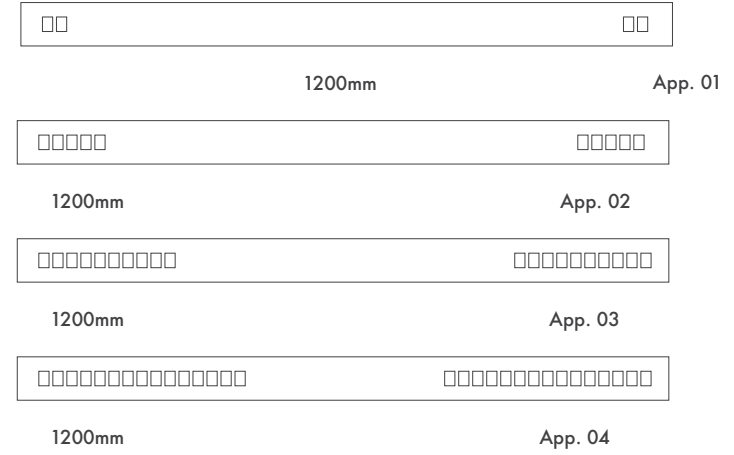

Single Module Applications

Mixed Module Applications

Mixed Module Applications