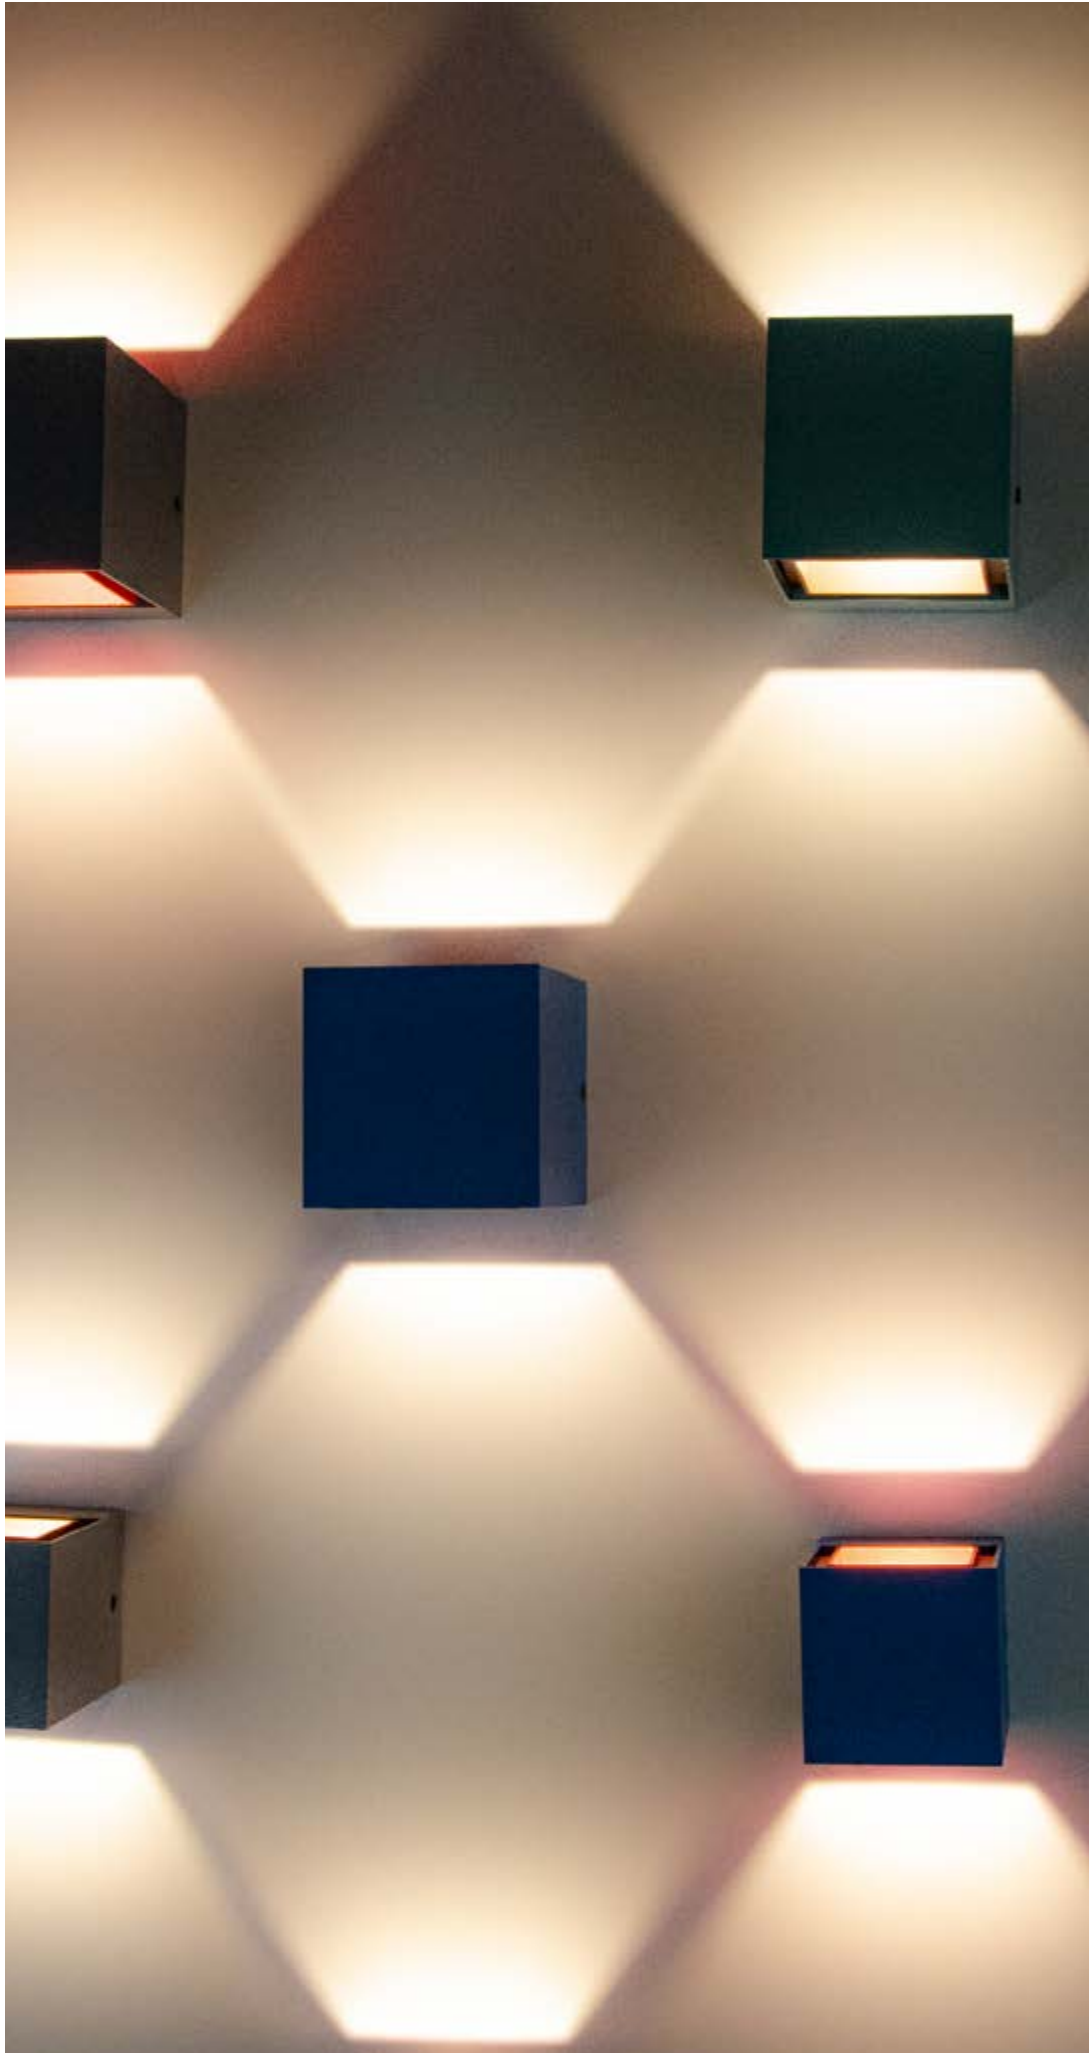

Available Finishes
Uygulama Renkleri

Textured White
Ral 9016

Textured Grey
Ral 9006

Textured Black
Ral 9005

*For more page : 596
*Diğer renkler : 596

Valar 126

Product Code: MSYD-14 126
Model No: 16126014

Product Specification / Ürün Özellikleri