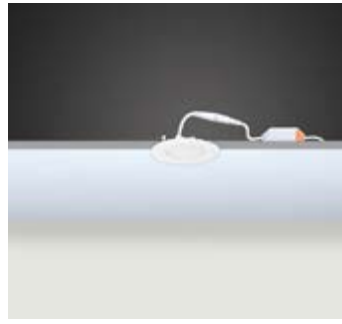

Product Specification / Ürün Özellikleri

Installation Type : Recessed

Body and Heatsink : Aluminium Injection Body and Heatsink

Diffuser Options : Opal Polystyren / Opal PMMA (Fire-Proof) / Microprismatic (3D)