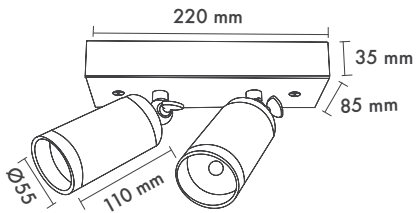

Available Finishes Uygulama Renkleri Textured White Ral 9016 Textured Grey Ral 9006 Textured Black Ral 9005 *For more page : 596 *Diğer renkler : 596

▼ Aydınlatma kaynağı içeriğe dahil değildir, ayrıca satın alınmalıdır - Lamp / input source not included and must be ordered separately.