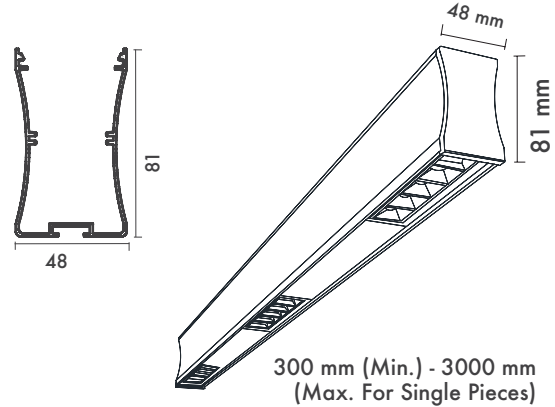

Beam Informations And Technicals / Teknik ve Açısıl Bilgiler