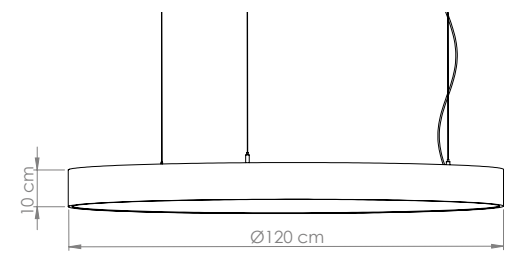

Beam Informations And Technicals / Teknik ve Açısıl Bilgiler

	3000K Lumen	4000K Lumen	5000K Lumen	Watt	CRI
Osram	11.400 lm	11.720m	12.040 lm	120 Watt	>80