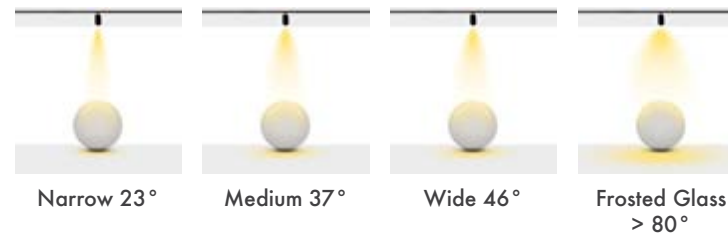

Beam Informations And Technicals / Teknik ve Açısal Bilgiler

	3000K Lumen	4000K Lumen	5000K Lumen	mA	Watt	*CRI
Samsung Cob Led	710 lm	770 lm	830 lm	180	7 Watt	>80
Samsung Cob Led	1010 lm	1070 lm	1130 lm	250	10 Watt	>80