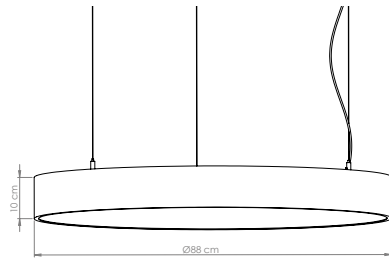

Beam Informations And Technicals / Teknik ve Açısıl Bilgiler

	3000K Lumen	4000K Lumen	5000K Lumen	Watt	CRI
Osram	9500 lm	9820 lm	10.050 lm	100 Watt	>80