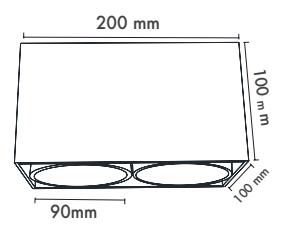

Beam Informations And Technicals / Teknik ve Açısal Bilgiler

	3000K Lumen	4000K Lumen	5000K Lumen	mA	Watt	CRI
Samsung Cob Led	1420 lm	1540 lm	1660 lm	180	14 Watt	>80
Samsung Cob Led	2020 lm	2140 lm	2260 lm	250	20 Watt	>80