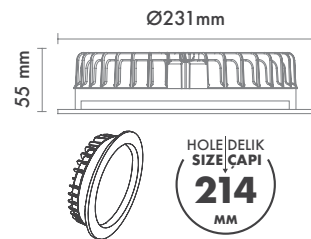

Product Specification / Ürün Özellikleri

Installation Type : Recessed

Body and Heatsink : Aluminium Injection Body and Heatsink

Diffuser Options : Opal Polystyren / Opal PMMA (Fire-Proof) / Microprismatic (3D)

Body Color : Electrostatic Powder Coating

Led : Osram

Driver : Tridonic / Philips / Osram / Eaglerise

Protection Type : IP54 / IP65

Hole Size : Ø214mm

Dimming Options : Phase-Cut / 1-10 V / DALI

Product Dimensions : H:55mm W:231mm

Montaj Tipi : Sıva Altı

Gövde ve Soğutucu : Alüminyum Enjeksiyon Gövde ve Soğutucu

Difüzör Çeşitler : Opal Polistiren / Opal PMMA (Alev Almaz) / Mikroprizmatik (3B)

Gövde Rengi : Elektrostatik Toz Boya

Led : Osram

Sürücü : Tridonic / Philips / Osram / Eaglerise

Koruma Sınıfı : IP54 / IP65

Delik Çapı : Ø214mm

Dim Opsiyonları : Triak / 1-10 V / DALI

Ürün Ölçüleri : Y:55mm G:231mm

Beam Informations And Technicals / Teknik ve Açısıl Bilgiler

105°

	3000K Lumen	4000K Lumen	5000K Lumen	mA	Watt	CRI
Osram	2585 lm	2703 lm	2820 lm	350	23 Watt	>85
Osram	3371 lm	3525 lm	3678 lm	500	30 Watt	>85

Available Finishes
Uygulama Renkleri

Textured White
Ral 9016

Textured Grey
Ral 9006

Textured Black
Ral 9005

*For more page : 596
*Diğer renkler : 596

FAMILY NAME: COMPACT