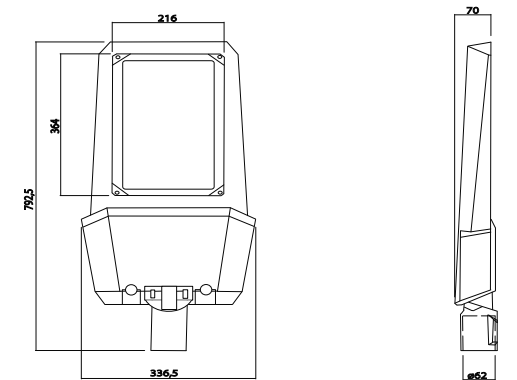

Beam Informations And Technicals / Teknik ve Açısıl Bilgiler

	3000K Lumen	4000K Lumen	6500K Lumen	Watt	Kg	Lifetime
Osram	27000 lm	28000 lm	29000 lm	200 Watt	6,5kg	>100 000 hrs
Osram	33000 lm	34000 lm	35000 lm	240 Watt	6,6kg	>100 000 hrs
Osram	40000 lm	41000 lm	42000 lm	300 Watt	7,2kg	>100 000 hrs