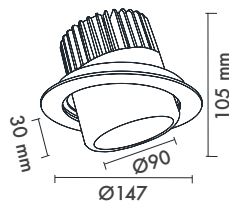

3000K Lumen	4000K Lumen	5000K Lumen	mA	Watt	CRI
Samsung Cob Led	2200 lm	2300 lm	2400 lm	500	20 Watt	>80
Samsung Cob Led	3500 lm	3600 lm	3700 lm	700	30 Watt	>80
Samsung Cob Led	2000 lm	2100 lm	2200 lm	500	20 Watt	>90
Samsung Cob Led	3000 lm	3100 lm	3200 lm	700	30 Watt	>90