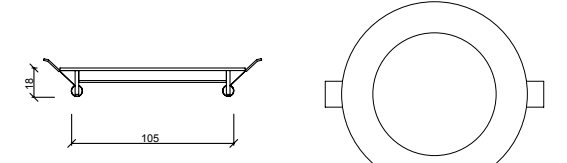

Beam Informations And Technicals / Teknik ve Açılabilir Bilgiler