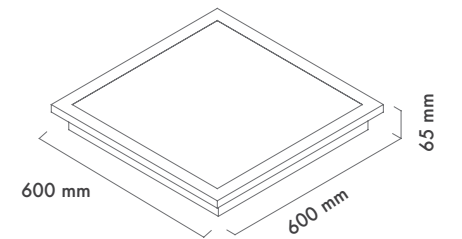

Beam Informations And Technicals / Teknik ve Açılabilir Bilgiler

105°

600 mm

600 mm

65 mm

	3000K Lumen	4000K Lumen	5000K Lumen	mA	Watt	CRI
Samsung	3550 lm	3650 lm	3750 lm	700	32 Watt	>85
Samsung	4350 lm	4450 lm	4550 lm	900	42 Watt	>85
Samsung	4800 lm	4900 lm	5000 lm	1050	48 Watt	>85