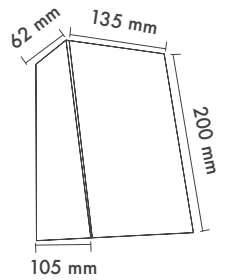

Beam Informations And Technicals / Teknik ve Açısıl Bilgiler

	3000K Lumen	4000K Lumen	5000K Lumen	mA	Watt	CRI
Osram	1000 lm	1050 lm	1100 lm	350	10 Watt	>85