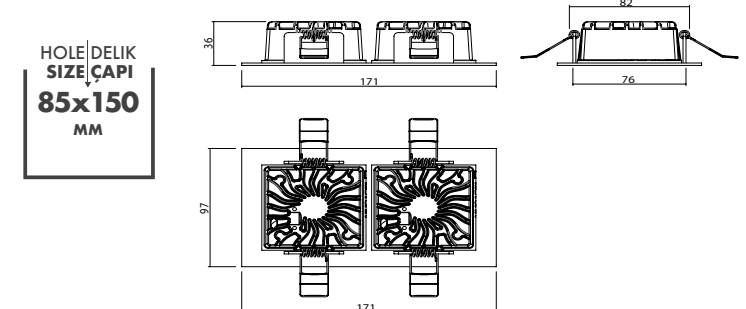

Beam Informations And Technicals / Teknik ve Açısal Bilgiler

Narrow 15°

Medium 45°

	2700K Lumen	3000K Lumen	4000K Lumen	mA	Watt	CRI
Samsung Power Led	1406 lm	1446 lm	1490 lm	250	16 Watt	>80
Samsung Power Led	2110 lm	2170 lm	2236 lm	350	24 Watt	>80

Available Finishes
Uygulama Renkleri

Textured White
Ral 9016

Textured Grey
Ral 9006

Textured Black
Ral 9005

*For more page : 596
*Diğer renkler : 596