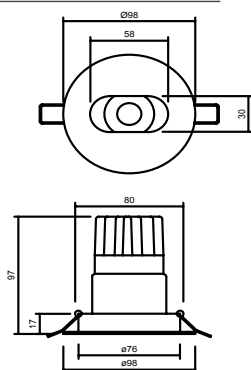

HOLE|DELİK
SIZE|ÇAPI
82
MM

	3000K Lumen	4000K Lumen	5000K Lumen	mA	Watt	CRI
Samsung Cob Led	710 lm	770 lm	830 lm	180	7 Watt	>80
Samsung Cob Led	1010 lm	1070 lm	1130 lm	250	10 Watt	>80

*P : 595

Available Finishes
Uygulama Renkleri