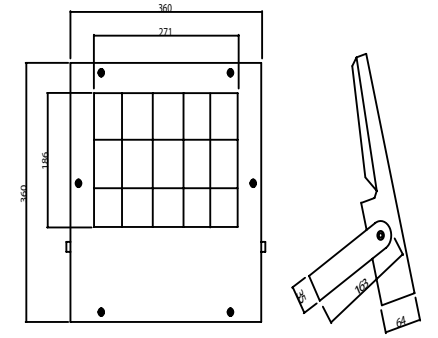

Beam Informations And Technicals / Teknik ve Açısal Bilgiler