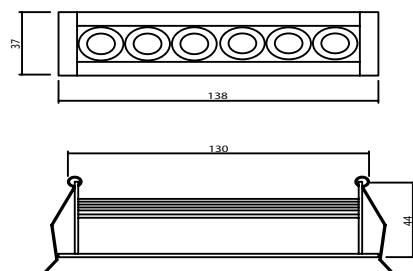

2700K Lumen 3000K Lumen 4000K Lumen Watt CRI

	2700K Lumen	3000K Lumen	4000K Lumen	Watt	CRI
Samsung Power Led	1050 lm	1150 lm	1250 lm	10 Watt	>80