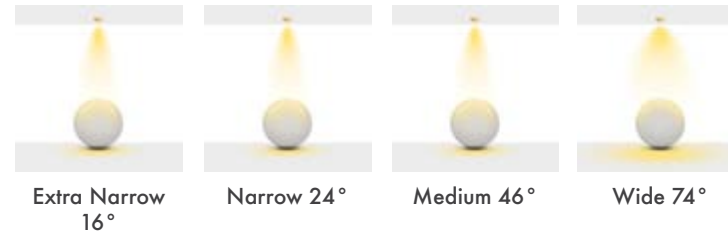

Beam Informations And Technicals / Teknik ve Açısal Bilgiler

*P : 595

Available Finishes
Uygulama Renkleri

Textured White
Ral 9016

Textured Grey
Ral 9006

Textured Black
Ral 9005

*For more page : 596
*Diğer renkler : 596