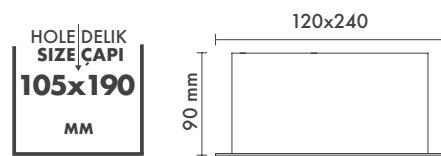

3000K Lumen	4000K Lumen	5000K Lumen	mA	Watt	CRI
Samsung Cob Led	1420 lm	1540 lm	1660 lm	180	14 Watt	>80
Samsung Cob Led	2020 lm	2140 lm	2260 lm	250	20 Watt	>80