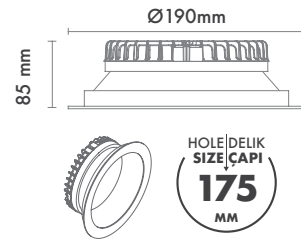

Beam Informations And Technicals / Teknik ve Açılal Bilgiler

	3000K Lumen	4000K Lumen	5000K Lumen	mA	Watt	CRI
Osram	1000 lm	1050 lm	1100 lm	350	10 Watt	>85