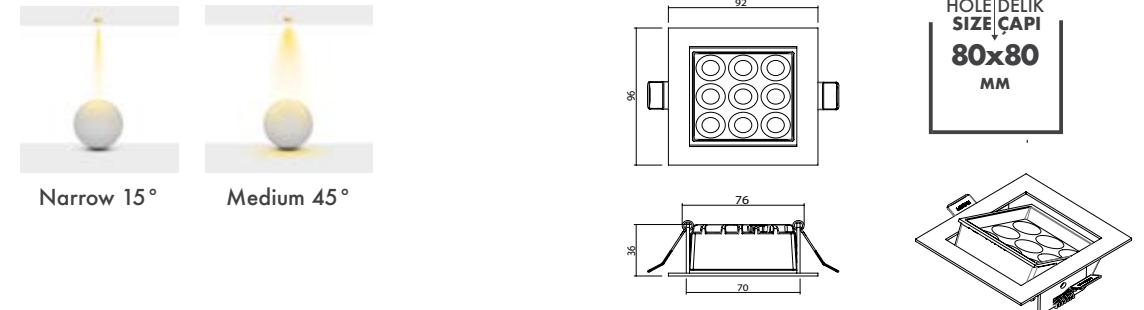

Beam Informations And Technicals / Teknik ve Açısıl Bilgiler

	2700K Lumen	3000K Lumen	4000K Lumen	mA	Watt	CRI
Samsung Power Led	703 lm	723 lm	745 lm	250	8 Watt	>80
Samsung Power Led	1055 lm	1085 lm	1118 lm	350	12 Watt	>80

Available Finishes
Uygulama Renkleri

Textured White
Ral 9016

Textured Grey
Ral 9006

Textured Black
Ral 9005

*For more page : 596
*Diğer renkler : 596