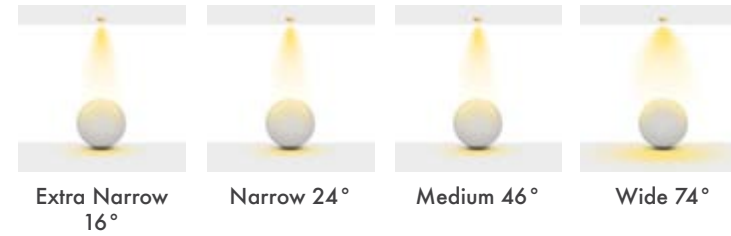

HOLE|DELİK
SIZE|ÇAPI
158
MM

*P : 595

Available Finishes
Uygulama Renkleri

Textured White
Ral 9016

Textured Grey
Ral 9006

Textured Black
Ral 9005

*For more page : 596
*Diğer renkler : 596

	3000K Lumen	4000K Lumen	5000K Lumen	mA	Watt	CRI
Samsung Cob Led	2200 lm	2300 lm	2400 lm	500	20 Watt	>80
Samsung Cob Led	3500 lm	3600 lm	3700 lm	700	30 Watt	>80
Samsung Cob Led	4300 lm	4400 lm	4500 lm	800	35 Watt	>80
Samsung Cob Led	4900 lm	5000 lm	5100 lm	1050	42 Watt	>80
Samsung Cob Led	2000 lm	2100 lm	2200 lm	500	20 Watt	>90
Samsung Cob Led	3000 lm	3100 lm	3200 lm	700	30 Watt	>90
Samsung Cob Led	3800 lm	3900 lm	4000 lm	800	35 Watt	>90
Samsung Cob Led	4300 lm	4400 lm	4500 lm	1050	42 Watt	>90