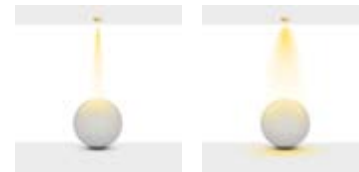

Beam Informations And Technicals / Teknik ve Açısal Bilgiler

Narrow 25°
/ Lens

Medium 47°