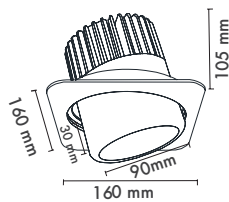

3000K Lumen	4000K Lumen	5000K Lumen	mA	Watt	CRI
Samsung Cob Led	2200 lm	2300 lm	2400 lm	500	20 Watt	>80
Samsung Cob Led	3500 lm	3600 lm	3700 lm	700	30 Watt	>80
Samsung Cob Led	2000 lm	2100 lm	2200 lm	500	20 Watt	>90
Samsung Cob Led	3000 lm	3100 lm	3200 lm	700	30 Watt	>90