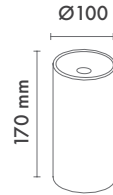

Beam Informations And Technicals / Teknik ve Açısal Bilgiler

	3000K Lumen	4000K Lumen	5000K Lumen	mA	Watt	CRI
Samsung Cob Led	1625 lm	1725 lm	1825 lm	350	15 Watt	>80
Samsung Cob Led	2200 lm	2300 lm	2400 lm	500	20 Watt	>80

CCT
TUNABLE

*P : 595