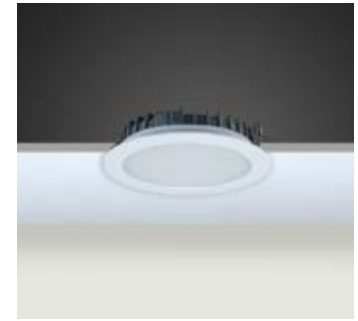

Product Specification / Ürün Özellikleri

Installation Type : Recessed

Body and Heatsink : Aluminium Injection Body and Heatsink

Diffuser Options : Opal Polystyren / Opal PMMA (Fire-Proof) / Microprismatic (3D)