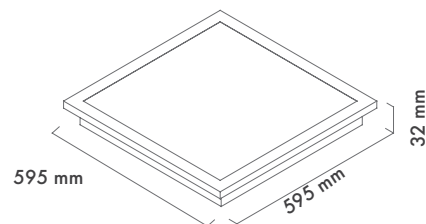

Beam Informations And Technicals / Teknik ve Açısız Bilgiler

110°