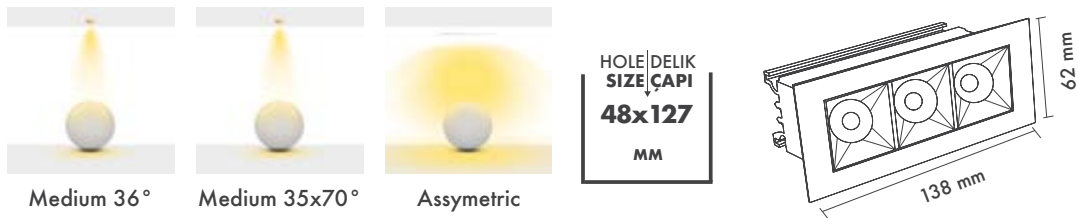

Beam Informations And Technicals / Teknik ve Açısıl Bilgiler

	3000K Lumen	4000K Lumen	5000K Lumen	Watt	CRI
Osram High Power	1300 lm	1400 lm	1500 lm	15 Watt	>80
Osram High Power	1750 lm	1850 lm	1950 lm	20 Watt	>80

Available Finishes
Uygulama Renkleri

Textured White
Ral 9016

Textured Grey
Ral 9006

Textured Black
Ral 9005

*For more page : 596
*Diğer renkler : 596