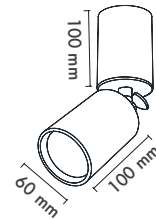

Beam Informations And Technicals / Teknik ve Açısal Bilgiler

	3000K Lumen	4000K Lumen	5000K Lumen	mA	Watt	CRI
Samsung Cob Led	710 lm	770 lm	830 lm	180	7 Watt	>80
Samsung Cob Led	1010 lm	1070 lm	1130 lm	250	10 Watt	>80