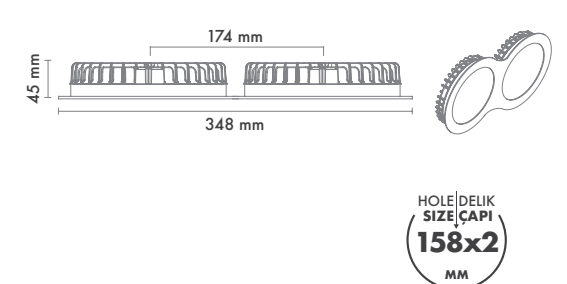

Beam Informations And Technicals / Teknik ve Açısal Bilgiler

	3000K Lumen	4000K Lumen	5000K Lumen	mA	Watt	CRI
Osram	3520 lm	3680 lm	3840 lm	350	32 Watt	>85