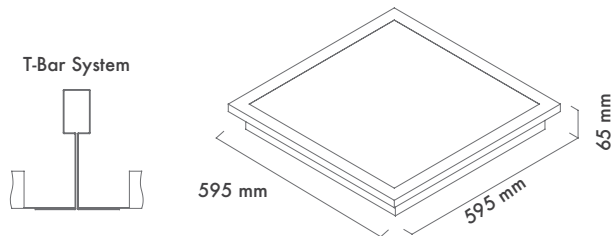

Beam Informations And Technicals / Teknik ve Açısıl Bilgiler

3000K Lumen   4000K Lumen   5000K Lumen   Watt   CRI

	3000K Lumen	4000K Lumen	5000K Lumen	Watt	CRI
Samsung	4350 lm	4450 lm	4550 lm	42 Watt	>85