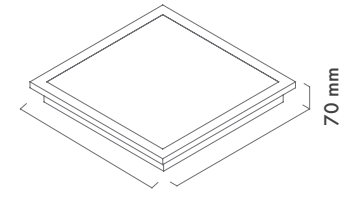

120 mm / 150 mm / 175 mm
216 mm / 294 mm

	3000K Lumen	4000K Lumen	5000K Lumen	mA	Watt	CRI
Osram	2310 lm	2415 lm	2520 lm	350	21 Watt	>85