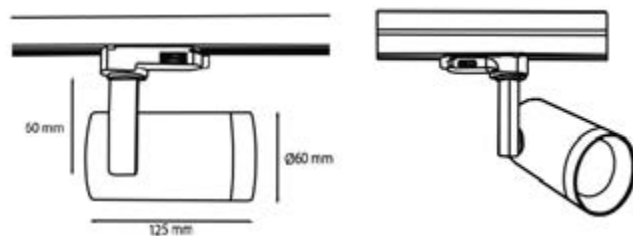

Available Finishes
Uygulama Renkleri

Textured White
Ral 9016

Textured Grey
Ral 9006

Textured Black
Ral 9005

*For more page : 596
*Diğer renkler : 596

▼ Aydınlatma kaynağı içeriğe dahil değildir, ayrıca satın alınmalıdır - Lamp / input source not included and must be ordered separately.

Available Finishes
Uygulama Renkleri

Textured White
Ral 9016

Textured Grey
Ral 9006

Textured Black
Ral 9005

*For more page : 596
*Diğer renkler : 596

▼ Aydınlatma kaynağı içeriğe dahil değildir, ayrıca satın alınmalıdır - Lamp / input source not included and must be ordered separately.