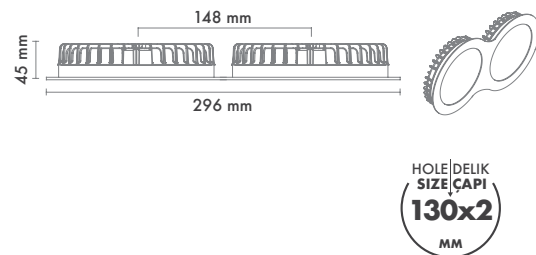

Beam Informations And Technicals / Teknik ve Açısal Bilgiler

	3000K Lumen	4000K Lumen	5000K Lumen	mA	Watt	CRI
Osram	2000 lm	2100 lm	2200 lm	350	20 Watt	>85