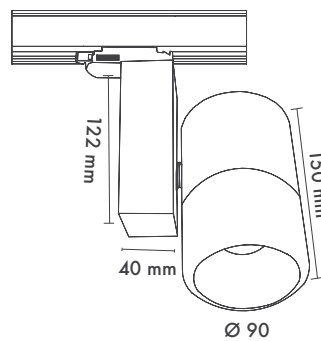

*P : 595

Available Finishes
Uygulama Renkleri

Textured White
Ral 9016

Textured Grey
Ral 9006

Textured Black
Ral 9005

*For more page : 596
*Diğer renkler : 596

	3000K Lumen	4000K Lumen	5000K Lumen	mA	Watt	CRI
Samsung Cob Led	2200 lm	2300 lm	2400 lm	500	20 Watt	>80
Samsung Cob Led	3500 lm	3600 lm	3700 lm	700	30 Watt	>80
Samsung Cob Led	2000 lm	2100 lm	2200 lm	500	20 Watt	>90
Samsung Cob Led	3000 lm	3100 lm	3200 lm	700	30 Watt	>90

	@WW 2700K Lumen	@NW 4000K Lumen	@CW 6500K Lumen	mA	Watt	CRI
CCT Tunable Cob Led	2200 lm	2300 lm	2400 lm	500	20 Watt	>90
CCT Tunable Cob Led	3500 lm	3600 lm	3700 lm	700	30 Watt	>90
CCT Tunable Cob Led	4300 lm	4400 lm	4500 lm	800	35 Watt	>90