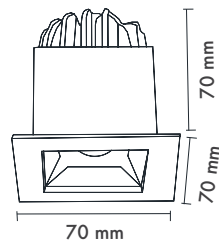

Beam Informations And Technicals / Teknik ve Açılal Bilgiler

	3000K Lumen	4000K Lumen	5000K Lumen	mA	Watt	CRI
Samsung Cob Led	710 lm	770 lm	830 lm	180	7 Watt	>80
Samsung Cob Led	1010 lm	1070 lm	1130 lm	250	10 Watt	>80