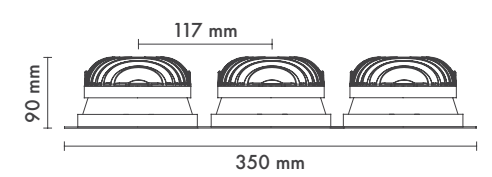

Beam Informations And Technicals / Teknik ve Açısal Bilgiler

	3000K Lumen	4000K Lumen	5000K Lumen	mA	Watt	CRI
Samsung Cob Led	2130 lm	2310 lm	2490 lm	180	21 Watt	>80
Samsung Cob Led	3030 lm	3210 lm	3390 lm	250	30 Watt	>80