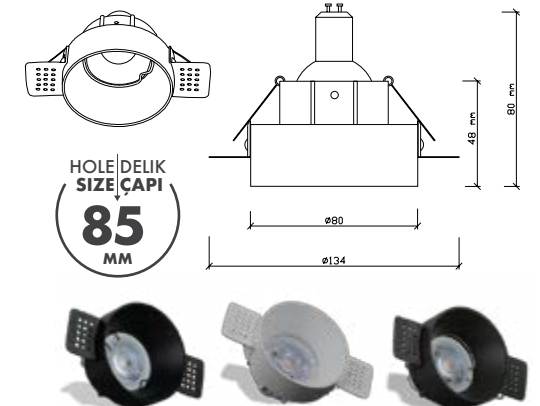

- Trimless fixed spot
- Changeable light source from front
- Applicable protective glass for IP rating (IP54)
- Aluminium injection bezel
- GU10 - M16 GU5.3 holder options
- Ceiling cut out: 85 mm
- Diameter: 80 mm

- Çerçevesiz sabit spot
- Önden değiştirilebilir ışık kaynağı
- IP koruma için uygulanabilir koruyucu cam (IP54)
- Alüminyum enjeksiyon çerçeve
- GU10 - M16 GU5.3 duy çeşitleri
- Tavan kesim ölçüsü: 85 mm
- Ürün Çapı: 80 mm

▼ Çerçevesiz spot uygulama kağıdını Metsan web sitesinin destek bölümünden indirebilirsiniz.
You can download trimless installation paper from Metsan web site.