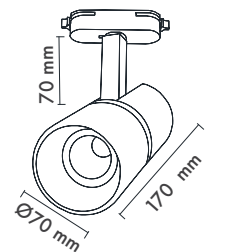

3000K Lumen	4000K Lumen	5000K Lumen	mA	Watt	*CRI
Samsung Cob Led	710 lm	770 lm	830 lm	180	7 Watt	>80
Samsung Cob Led	1010 lm	1070 lm	1130 lm	250	10 Watt	>80