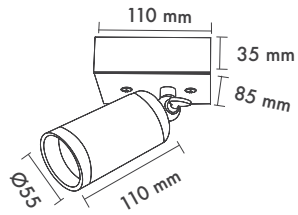

- 90° Tilttable - 360° Rotatable
- Changeable light source from front
- Applicable protective glass for IP rating (IP54)
- Aluminium extrusion body
- GU10 - M16 GU5.3 holder options
- Width: 220 x 85 mm

- 90° Hareketli - 360° Döndürülebilir
- Önden değiştirilebilir ışık kaynağı
- IP koruma için uygulanabilir koruyucu cam (IP54)
- Alüminyum ekstrüzyon gövde
- GU10 - M16 GU5.3 duy çeşitleri
- Genişlik: 220 x 85 mm