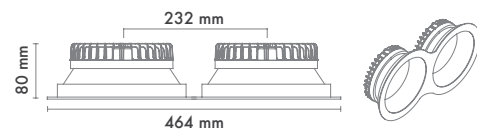

Beam Informations And Technicals / Teknik ve Açılabilir Bilgiler

HOLE|DELİK
SIZE|ÇAPI
214x2
MM

	3000K Lumen	4000K Lumen	5000K Lumen	mA	Watt	CRI
Osram	4620 lm	4830 lm	5040 lm	350	42 Watt	>85