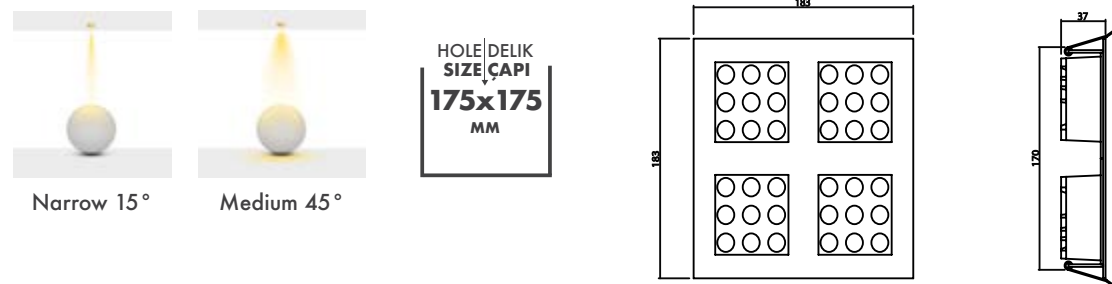

Beam Informations And Technicals / Teknik ve Açısal Bilgiler

	2700K Lumen	3000K Lumen	4000K Lumen	mA	Watt	CRI
Samsung Power Led	4220 lm	4340 lm	4472 lm	350	48 Watt	>80

Available Finishes
Uygulama Renkleri

Textured White
Ral 9016

Textured Grey
Ral 9006

Textured Black
Ral 9005

*For more page : 596
*Diğer renkler : 596