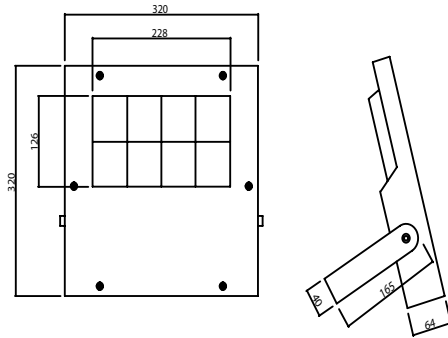

Beam Informations And Technicals / Teknik ve Açısal Bilgiler