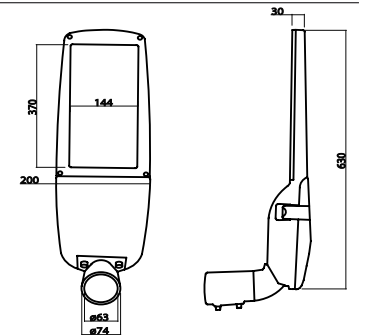

Beam Informations And Technicals / Teknik ve Açısız Bilgiler