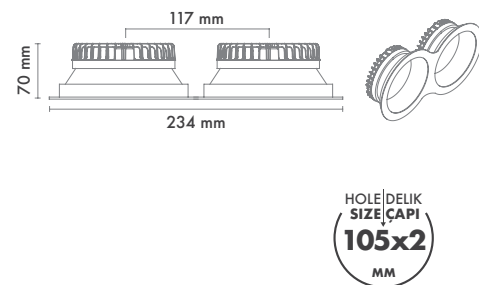

Beam Informations And Technicals / Teknik ve Açılabilir Bilgiler

	3000K Lumen	4000K Lumen	5000K Lumen	mA	Watt	CRI
Osram	1080 lm	1140 lm	1200 lm	350	12 Watt	>85