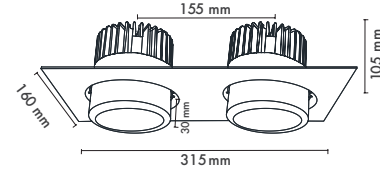

3000K Lumen	4000K Lumen	5000K Lumen	mA	Watt	CRI
Samsung Cob Led	4400 lm	4600 lm	4800 lm	1000	40 Watt	>80
Samsung Cob Led	7000 lm	7200 lm	7400 lm	1400	60 Watt	>80
Samsung Cob Led	4000 lm	4200 lm	4400 lm	1000	40 Watt	>90
Samsung Cob Led	6000 lm	6200 lm	6400 lm	1400	60 Watt	>90