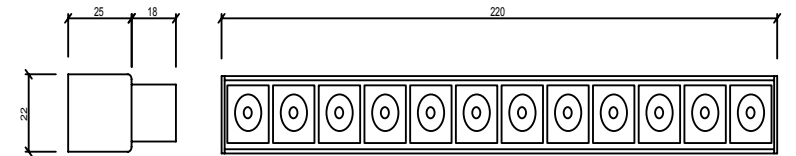

Beam Informations And Technicals / Teknik ve Açısal Bilgiler

Medium 24°