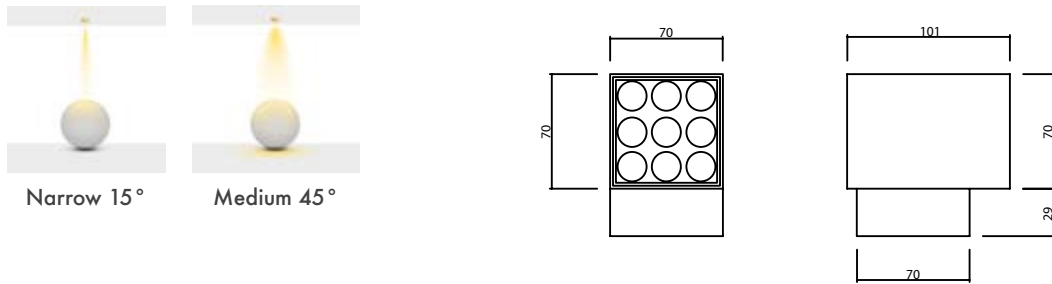

Beam Informations And Technicals / Teknik ve Açısal Bilgiler

	2700K Lumen	3000K Lumen	4000K Lumen	mA	Watt	CRI
Samsung Power Led	703 lm	723 lm	745 lm	250	8 Watt	>80
Samsung Power Led	1055 lm	1085 lm	1118 lm	350	12 Watt	>80

Available Finishes
Uygulama Renkleri

Textured White
Ral 9016

Textured Grey
Ral 9006

Textured Black
Ral 9005

*For more page : 596
*Diğer renkler : 596