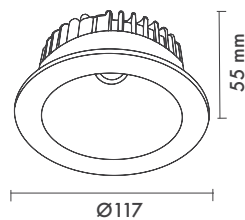

Beam Informations And Technicals / Teknik ve Açısıl Bilgiler

	3000K Lumen	4000K Lumen	5000K Lumen	mA	Watt	CRI
Samsung Cob Led	710 lm	770 lm	830 lm	180	7 Watt	>80
Samsung Cob Led	1010 lm	1070 lm	1130 lm	250	10 Watt	>80