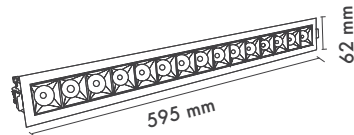

High-definition optics made of high quality pmma material, integrated in the mirror antiglare screen that defines emission with luminance control UGR<13.

Product Specification / Ürün Özellikleri

Installation Type : Recessed

Body and Heatsink : Aluminium Extrusion Body and Aluminium Injection End Caps

Lens : PMMA

Body Color : Electrostatic Powder Coating

Led : Osram High Power

Driver : Tridonic / Philips / Osram / Eaglerise

Beam Options : 36° / 35x70° / Assymetric

UGR : <13

Protection Type : IP20 / IP23 (Visible Surface After Installation)

Hole Size : $\varnothing$ 48x587mm

Dimming Options : Phase-Cut / 1-10 V / DALI

Product Dimensions : H:61mm W:62mm L:595mm

Beam Informations And Technicals / Teknik ve Açısal Bilgiler

Montaj Tipi : Sıva Altı

Gövde ve Soğutucu : Alüminyum Ekstrüzyon Gövde ve Alüminyum Enjeksiyon Sonlandırma Kapakları

Lens : PMMA

Gövde Rengi : Elektrostatik Toz Boya

Led : Osram High Power

Sürücü : Tridonic / Philips / Osram / Eaglerise

Açı Seçenekleri : 36° / 35x70° / Asimetrik

UGR : <13

Koruma Sınıfı : IP20 / IP23 (Kurulumdan Sonra Görünür Yüzey)

Delik Çapı : $\varnothing$ 48x587mm

Dim Opsiyonları : Triak / 1-10 V / DALI

Ürün Ölçüleri : Y:61mm G:62mm U:595mm

	3000K Lumen	4000K Lumen	5000K Lumen	Watt	CRI
Osram High Power	6700 lm	7100 lm	7500 lm	75 Watt	>80
Osram High Power	9500 lm	10000 lm	10500 lm	105 Watt	>80

Available Finishes
Uygulama Renkleri

Textured White
Ral 9016

Textured Grey
Ral 9006

Textured Black
Ral 9005

*For more page : 596
*Diğer renkler : 596

High-definition optics made of high quality pmma material, integrated in the mirror antiglare screen that defines emission with luminance control UGR<13.

Product Specification / Ürün Özellikleri

Installation Type : Surface Mounted or Suspended