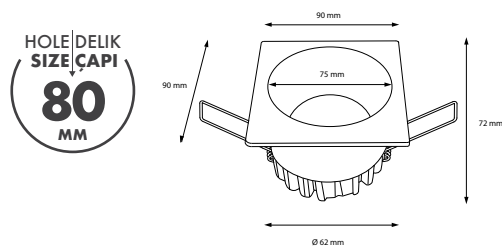

3000K Lumen	4000K Lumen	5000K Lumen	mA	Watt	CRI
Samsung Cob Led	710 lm	770 lm	830 lm	180	7 Watt	>80
Samsung Cob Led	1010 lm	1070 lm	1130 lm	250	10 Watt	>80