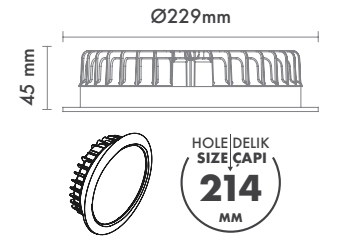

Beam Informations And Technicals / Teknik ve Açısıl Bilgiler

110°

	3000K Lumen	4000K Lumen	5000K Lumen	mA	Watt	CRI
Osram	2585 lm	2703 lm	2820 lm	350	23 Watt	>85
Osram	3371 lm	3525 lm	3678 lm	500	30 Watt	>85