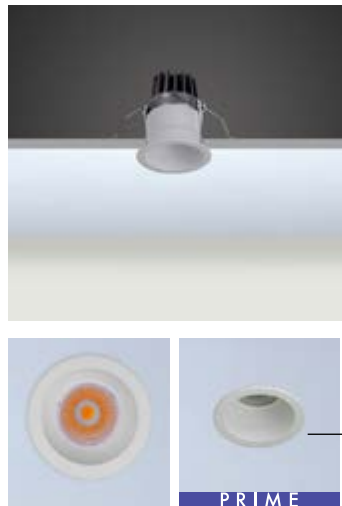

Verba Gu10
Product Code: MA 809-50 Gu10
Model No: 10580950
Page: 538

PRIME

Product Specification / Ürün Özellikleri

Installation Type : Recessed

Body and Heatsink : Aluminium Injection Body and Heatsink

Glass Options : Tempered (Standard) / Frosted

Body Color : Electrostatic Powder Coating

Led : Samsung

Driver : Tridonic / Philips / Osram / Eaglerise

Beam Options : 23° / 37° / 51°

Protection Type : IP44 / IP65

Hole Size : Ø68mm

Dimming Options : Phase-Cut / 1-10 V / DALI

Product Dimensions : H:94mm W:77mm

Montaj Tipi : Sıva Altı

Gövde ve Soğutucu : Alüminyum Enjeksiyon Gövde ve Soğutucu

Cam Çeşitleri : Temperli (Standart) / Buzlu

Gövde Rengi : Elektrostatik Toz Boya

Led : Samsung

Sürücü : Tridonic / Philips / Osram / Eaglerise

Açı Seçenekleri : 23° / 37° / 51°

Koruma Sınıfı : IP44 / IP65

Delik Çapı : Ø68mm

Dim Opsiyonları : Triak / 1-10 V / DALI

Ürün Ölçüleri : Y:94mm G:77mm