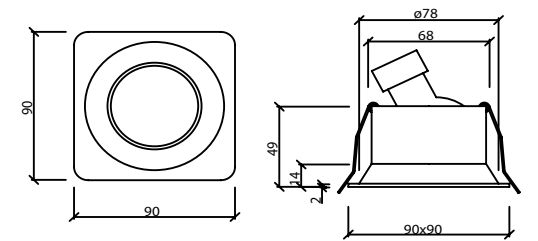

HOLE|DELİK
SIZE|ÇAPı
80
MM