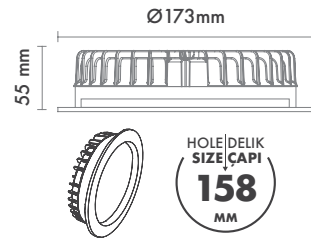

Beam Informations And Technicals / Teknik ve Açısıl Bilgiler

	3000K Lumen	4000K Lumen	5000K Lumen	mA	Watt	CRI
Osram	1760 lm	1840 lm	1920 lm	350	16 Watt	>85