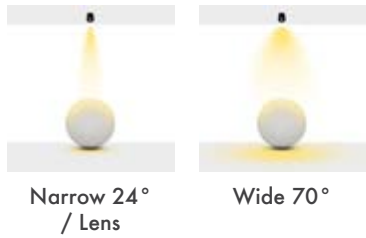

Beam Informations And Technicals / Teknik ve Açısal Bilgiler

	3000K Lumen	4000K Lumen	5000K Lumen	mA	Watt	CRI
Samsung Cob Led	710 lm	770 lm	830 lm	180	7 Watt	>80
Samsung Cob Led	1010 lm	1070 lm	1130 lm	250	10 Watt	>80