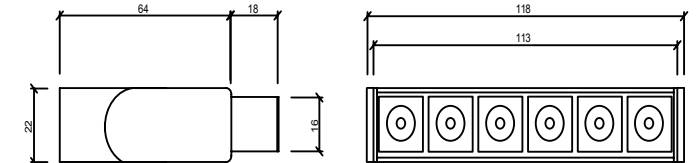

Beam Informations And Technicals / Teknik ve Açısıl Bilgiler

	2700K Lumen	3000K Lumen	4000K Lumen	Voltage	Watt	CRI
Osram Led	410 lm	440 lm	470 lm	48V	6 Watt	>90