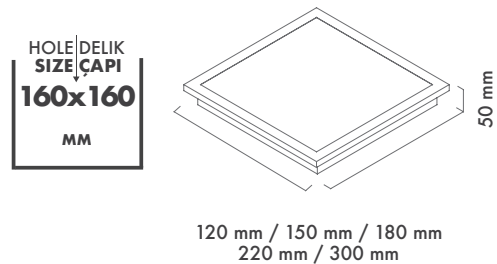

Beam Informations And Technicals / Teknik ve Açısıl Bilgiler

	3000K Lumen	4000K Lumen	5000K Lumen	mA	Watt	CRI
Osram	1760 lm	1840 lm	1920 lm	350	16 Watt	>85