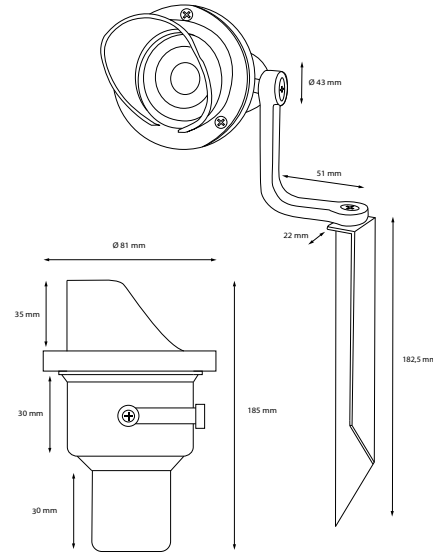

- Wall mounted spot
- IP65
- Aluminium injection body
- GU10 - M16 GU5.3 holder options
- Width: 68 mm
- Height: 92 mm
- Length: 151 mm

- Duvara monte spot
- IP65
- Alüminyum enjeksiyon gövde
- GU10 - M16 GU5.3 duş çeşitleri
- Genişlik: 68 mm
- Yükseklik: 92 mm
- Uzunluk: 151 mm

Available Finishes
Uygulama Renkleri

Textured White
Ral 9016

Textured Grey
Ral 9006

Textured Black
Ral 9005

*For more page : 596
*Diğer renkler : 596