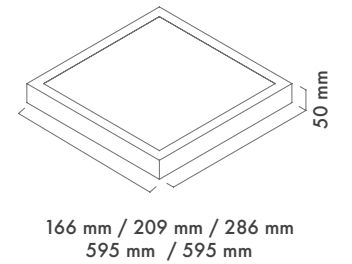

Beam Informations And Technicals / Teknik ve Açısıl Bilgiler

	3000K Lumen	4000K Lumen	5000K Lumen	mA	Watt	CRI
Osram	1760 lm	1840 lm	1920 lm	350	16 Watt	>85