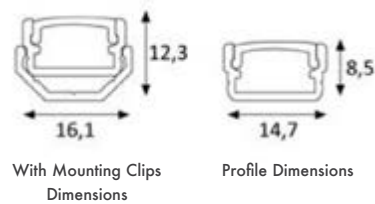

Beam Informations And Technicals / Teknik ve Açısıl Bilgiler

With Mounting Clips
Dimensions

Profile Dimensions

	2700K Lumen	3000K Lumen	4000K Lumen	Led No	1 Mt./Watt	CRI
Osram Smd Led	750 lm	800 lm	850 lm	60	6 Watt	>80
Osram Smd Led	1100 lm	1200 lm	1300 lm	60	10 Watt	>80
Osram Smd Led	1650 lm	1750 lm	1850 lm	60	15 Watt	>80