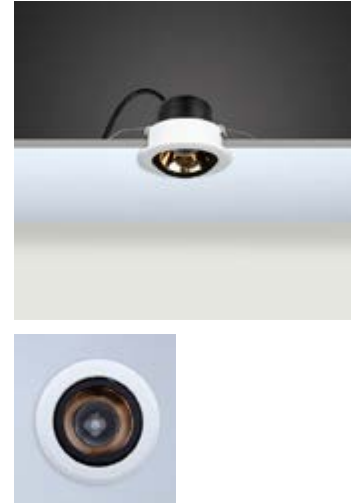

Product Specification / Ürün Özellikleri

Installation Type : Recessed

Body and Heatsink : Aluminium Injection Body and Heatsink

Lens : PMMA

Body Color : Electrostatic Powder Coating or Aluminium Body

Led : Cree Power Led

Driver : Eaglerise

Beam Options : 16° / 23°

Protection Type : IP23

Hole Size : Ø46mm

Product Dimensions : H:34mm W:51,5mm

Montaj Tipi : Sıva Altı

Gövde ve Soğutucu : Alüminyum Enjeksiyon Gövde ve Soğutucu

Lens : PMMA

Gövde Rengi : Elektrostatik Toz Boya veya Alüminyum Gövde

Led : Cree Power Led

Sürücü: Eaglerise

Açı Seçenekleri : 16° / 23°

Koruma Sınıfı : IP23

Delik Çapı : Ø46mm

Ürün Ölçüleri : Y:34mm G:51,5mm