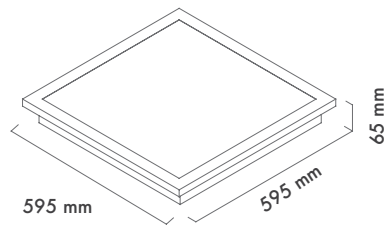

Beam Informations And Technicals / Teknik ve Açılabilir Bilgiler

105°

595 mm

595 mm

65 mm

	3000K Lumen	4000K Lumen	5000K Lumen	mA	Watt	CRI
Samsung	3550 lm	3650 lm	3750 lm	700	32 Watt	>85
Samsung	4350 lm	4450 lm	4550 lm	900	42 Watt	>85
Samsung	4800 lm	4900 lm	5000 lm	1050	48 Watt	>85