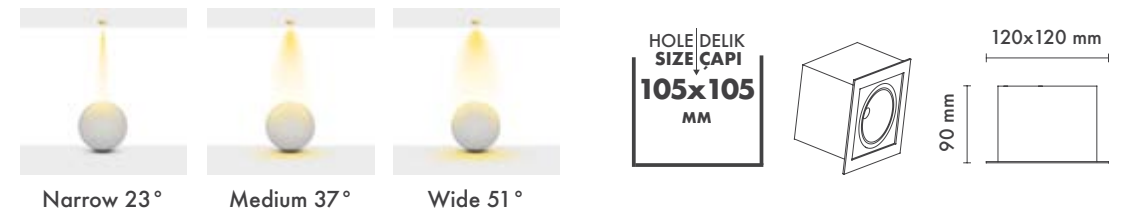

Luxis Trimless Double
Trimless Spotlight

P: 199

Luxis Trimless Trio
Trimless Spotlight

P: 200

Beam Informations And Technicals / Teknik ve Açısal Bilgiler

	3000K Lumen	4000K Lumen	5000K Lumen	mA	Watt	CRI
Samsung Cob Led	710 lm	770 lm	830 lm	180	7 Watt	>80
Samsung Cob Led	1010 lm	1070 lm	1130 lm	250	10 Watt	>80