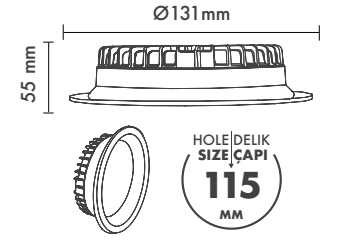

Beam Informations And Technicals / Teknik ve Açılal Bilgiler

	3000K Lumen	4000K Lumen	5000K Lumen	mA	Watt	CRI
Osram	720 lm	760 lm	800 lm	350	8 Watt	>85