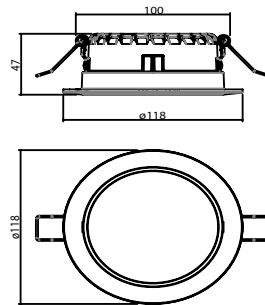

Beam Informations And Technicals / Teknik ve Açılabilir Bilgiler

HOLE|DELİK
SIZE|ÇAPI
105
MM

	3000K Lumen	4000K Lumen	5000K Lumen	mA	Watt	CRI
Osram	720 lm	760 lm	800 lm	350	8 Watt	>85