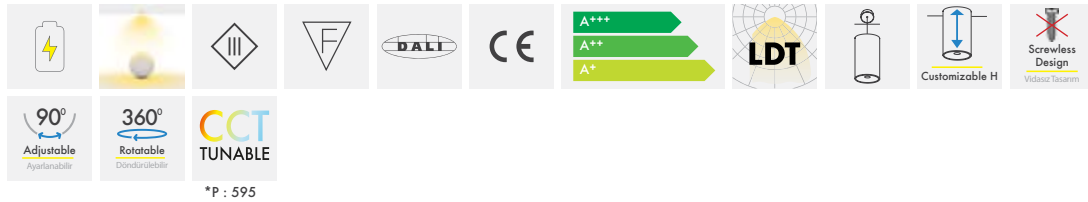

*P : 595

Available Finishes
Uygulama Renkleri

● Textured White
Ral 9016

● Textured Grey
Ral 9006

● Textured Black
Ral 9005

*For more page : 596
*Diğer renkler : 596

Zoom Adjustable Surface V2

Product Code: MSY-93 060
Model No: 13006093