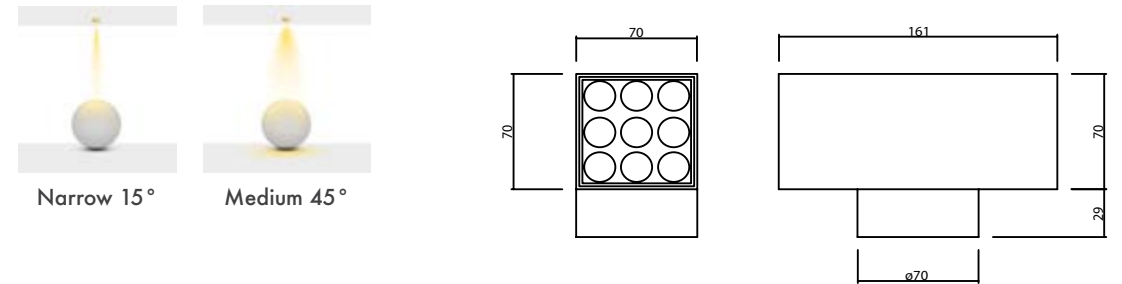

Beam Informations And Technicals / Teknik ve Açısal Bilgiler

	2700K Lumen	3000K Lumen	4000K Lumen	mA	Watt	CRI
Samsung Power Led	1406 lm	1446 lm	1490 lm	250	16 Watt	>80
Samsung Power Led	2110 lm	2170 lm	2236 lm	350	24 Watt	>80

Available Finishes
Uygulama Renkleri

Textured White
Ral 9016

Textured Grey
Ral 9006

Textured Black
Ral 9005

*For more page : 596
*Diğer renkler : 596