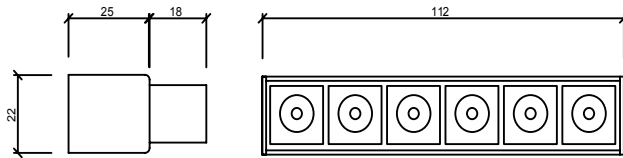

Beam Informations And Technicals / Teknik ve Açısal Bilgiler

Medium 24°

	2700K Lumen	3000K Lumen	4000K Lumen	Voltage	Watt	CRI
Osram Led	410 lm	440 lm	470 lm	48V	6 Watt	>90