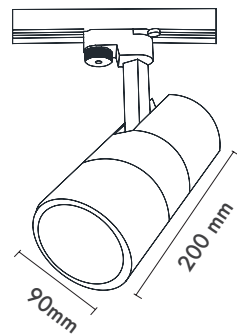

Narrow 28°

Medium 40°

Wide 74°

90mm

200 mm

*P : 595

Available Finishes
Uygulama Renkleri

Textured White
Ral 9016