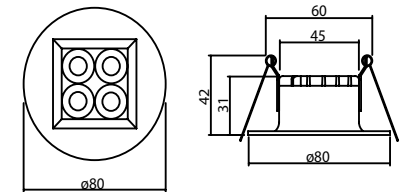

2700K Lumen	3000K Lumen	4000K Lumen	Watt	CRI
Samsung Power Led	586 lm	628 lm	670 lm	6 Watt	>80