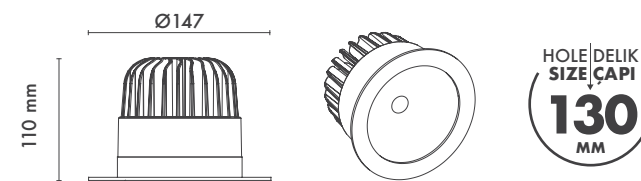

Beam Informations And Technicals / Teknik ve Açısal Bilgiler

Available Finishes
Uygulama Renkleri

Textured White
Ral 9016

Textured Grey
Ral 9006

Textured Black
Ral 9005

*For more page : 596
*Diğer renkler : 596