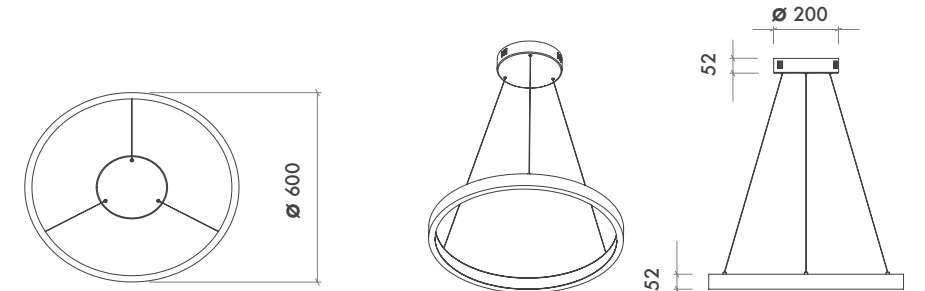

Beam Informations And Technicals / Teknik ve Açısıl Bilgiler

	3000K Lumen	4000K Lumen	5000K Lumen	Watt	CRI
Osram	3325 lm	3525 lm	3725 lm	35 Watt	>80

Available Finishes
Uygulama Renkleri

Textured White
Ral 9016

Textured Grey
Ral 9006

Textured Black
Ral 9005

*For more page : 596
*Diğer renkler : 596