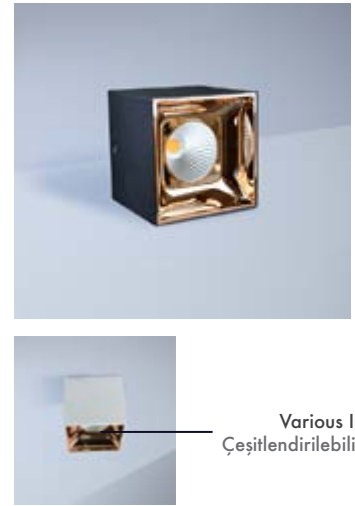

*P : 595

Available Finishes
Uygulama Renkleri

Textured White
Ral 9016

Textured Grey
Ral 9006

Textured Black
Ral 9005

*For more page : 596
*Diğer renkler : 596

Reflecto Square Surface 115
Product Code: MSK-35/X 115 C10
Model No: 13011535