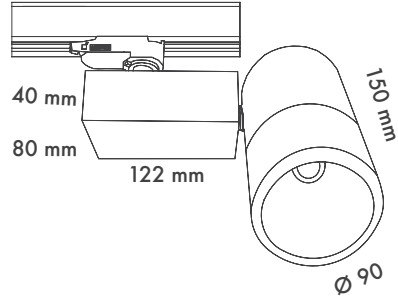

Beam Informations And Technicals / Teknik ve Açısal Bilgiler

*P : 595

Available Finishes
Uygulama Renkleri

Textured White
Ral 9016

Textured Grey
Ral 9006

Textured Black
Ral 9005

*For more page : 596
*Diğer renkler : 596

	3000K Lumen	4000K Lumen	5000K Lumen	mA	Watt	CRI
Samsung Cob Led	2200 lm	2300 lm	2400 lm	500	20 Watt	>80
Samsung Cob Led	3500 lm	3600 lm	3700 lm	700	30 Watt	>80
Samsung Cob Led	2000 lm	2100 lm	2200 lm	500	20 Watt	>90
Samsung Cob Led	3000 lm	3100 lm	3200 lm	700	30 Watt	>90