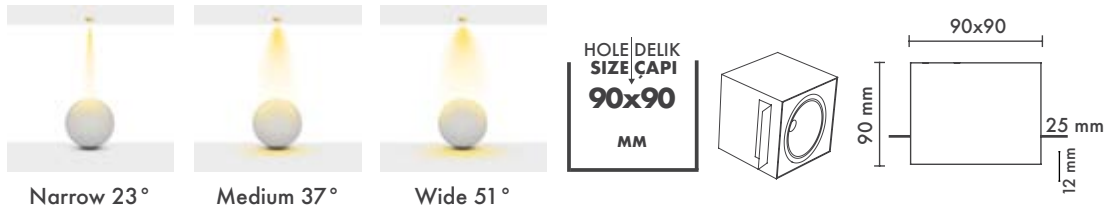

Beam Informations And Technicals / Teknik ve Açısıl Bilgiler

	3000K Lumen	4000K Lumen	5000K Lumen	mA	Watt	CRI
Samsung Cob Led	710 lm	770 lm	830 lm	180	7 Watt	>80
Samsung Cob Led	1010 lm	1070 lm	1130 lm	250	10 Watt	>80