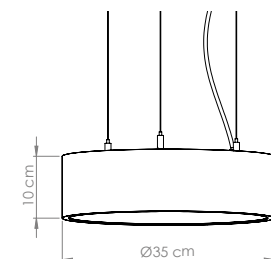

Beam Informations And Technicals / Teknik ve Açısal Bilgiler

	3000K Lumen	4000K Lumen	5000K Lumen	Watt	CRI
Osram	2090 lm	2290 lm	2490 lm	22 Watt	>80