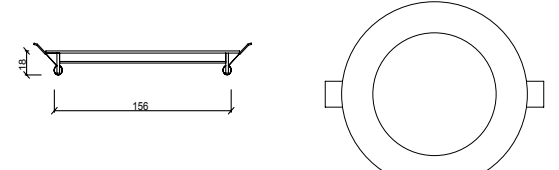

Beam Informations And Technicals / Teknik ve Açılabilir Bilgiler

HOLE/DELİK
SIZE/ÇAP
160
MM

	3000K Lumen	4000K Lumen	6500K Lumen	Watt	CRI
Osram	850 lm	920 lm	1000 lm	12 Watt	>80