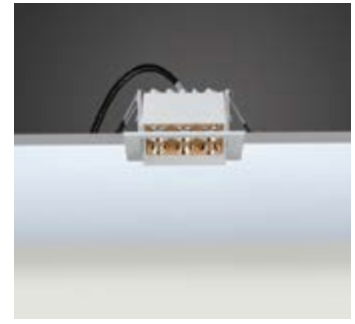

Product Specification / Ürün Özellikleri

Installation Type : Recessed

Body and Heatsink : Aluminium Injection Body and Heatsink

Reflecto Options : Chrome/ Cooper/ Gold/ Platinum/ Black

Body Color : Electrostatic Powder Coating

Led : Samsung Power Led

Driver : Tridonic / Philips / Osram / Eaglerise

Beam Options : 15° / 45°

UGR : <13

Protection Type : IP20

Hole Size : Ø80mmx80mm

Dimming Options : Phase-Cut / 1-10 V / DALI

Product Dimensions : H:38mm W:92mm

Montaj Tipi : Sıva Altı

Gövde ve Soğutucu : Alüminyum Enjeksiyon Gövde ve Soğutucu

Reflecto Çeşitleri : Krom / Bakır / Altın / Platin / Siyah

Gövde Rengi : Elektrostatik Toz Boya

Led : Samsung Power Led

Sürücü : Tridonic / Philips / Osram / Eaglerise

Açı Seçenekleri : 15° / 45°

UGR : <13

Koruma Sınıfı : IP20

Delik Çapı : Ø80mmx80mm

Dim Opsiyonları : Triak / 1-10 V / DALI

Ürün Ölçüleri : Y:38mm G:92mm