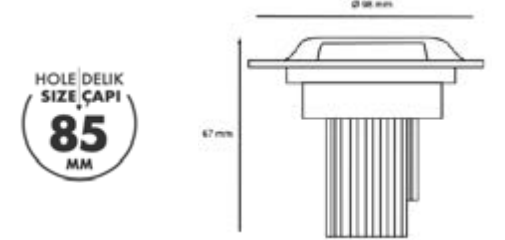

Beam Informations And Technicals / Teknik ve Açılal Bilgiler

	3000K Lumen	4000K Lumen	5000K Lumen	mA	Watt	CRI
Samsung Cob Led	510 lm	570 lm	630 lm	180	7 Watt	>80
Samsung Cob Led	810 lm	870 lm	930 lm	250	10 Watt	>80