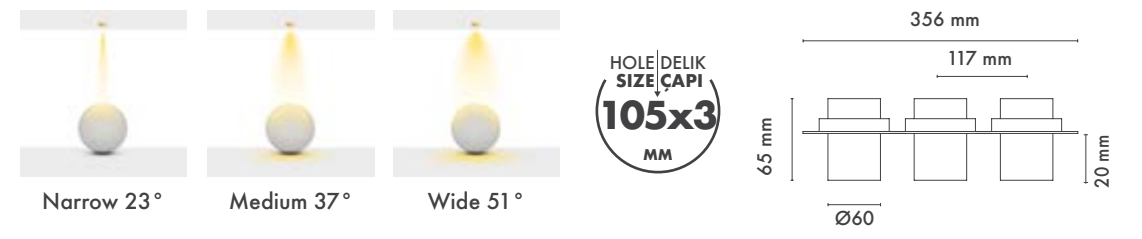

Beam Informations And Technicals / Teknik ve Açısız Bilgiler

	3000K Lumen	4000K Lumen	5000K Lumen	mA	Watt	CRI
Samsung Cob Led	2130 lm	2310 lm	2490 lm	180	21 Watt	>80
Samsung Cob Led	3030 lm	3210 lm	3390 lm	250	30 Watt	>80