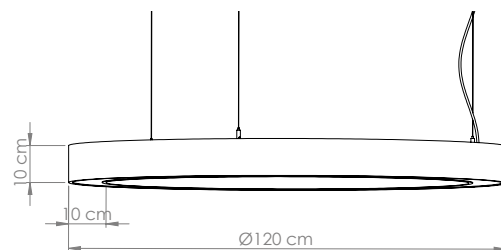

Beam Informations And Technicals / Teknik ve Açısıl Bilgiler

	3000K Lumen	4000K Lumen	5000K Lumen	Watt	CRI
Osram	7125 lm	7425 lm	7725 lm	75 Watt	>80