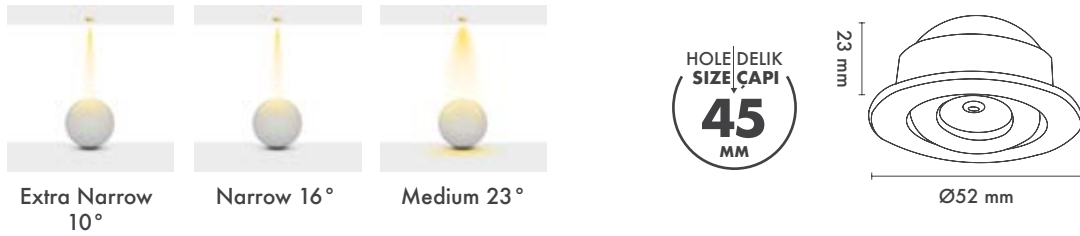

Beam Informations And Technicals / Teknik ve Açılabilir Bilgiler

	3000K Lumen	4000K Lumen	5000K Lumen	mA	Watt	CRI
Cree Power Led	127 lm	151 lm	164 lm	350	2 Watt	>85

Available Finishes
Uygulama Renkleri

Textured White
Ral 9016

Textured Grey
Ral 9006

Textured Black
Ral 9005

*For more page : 596
*Diğer renkler : 596