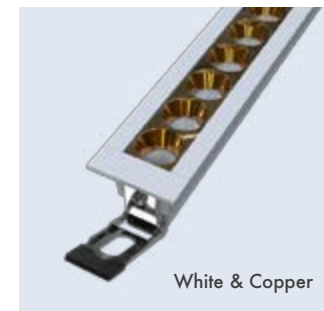

Roma Reflecto Model Applications / Roma Reflecto Model Uygulamaları