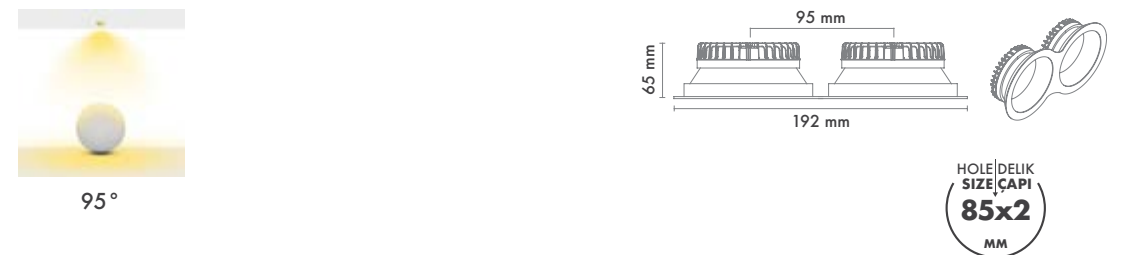

Beam Informations And Technicals / Teknik ve Açılabilir Bilgiler

	3000K Lumen	4000K Lumen	5000K Lumen	mA	Watt	CRI
Osram	1080 lm	1140 lm	1200 lm	350	12 Watt	>85

Available Finishes
Uygulama Renkleri

Textured White
Ral 9016

Textured Grey
Ral 9006

Textured Black
Ral 9005

*For more page : 596
*Diğer renkler : 596