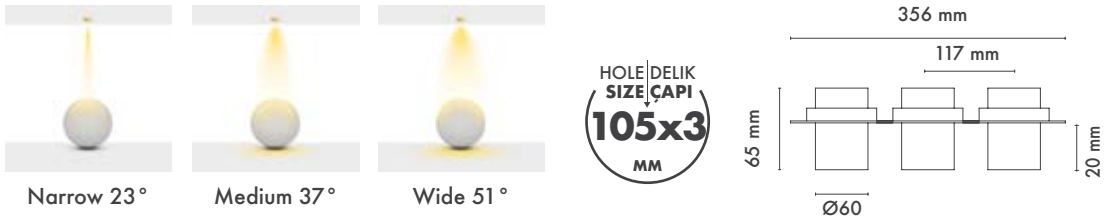

Beam Informations And Technicals / Teknik ve Açısal Bilgiler

	3000K Lumen	4000K Lumen	5000K Lumen	mA	Watt	CRI
Samsung Cob Led	2130 lm	2310 lm	2490 lm	180	21 Watt	>80
Samsung Cob Led	3030 lm	3210 lm	3390 lm	250	30 Watt	>80