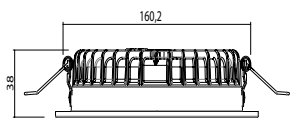

Beam Informations And Technicals / Teknik ve Açısıl Bilgiler

	3000K Lumen	4000K Lumen	5000K Lumen	mA	Watt	CRI
Samsung Cob Led	2400 lm	2500 lm	2600 lm	500	20 Watt	>80