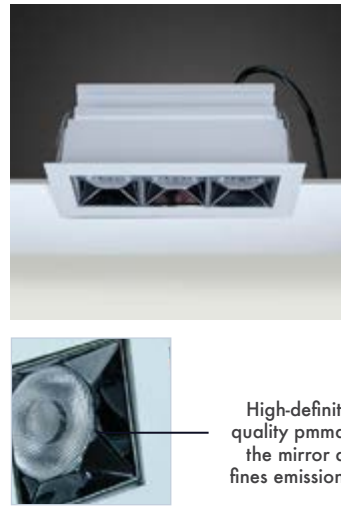

High-definition optics made of high quality pmma material, integrated in the mirror antiglare screen that defines emission with luminance control UGR<13.

Product Specification / Ürün Özellikleri

Installation Type : Recessed