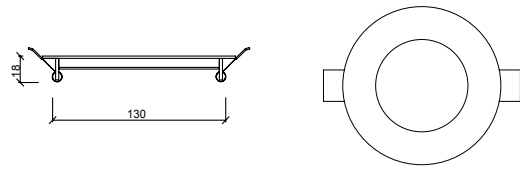

Beam Informations And Technicals / Teknik ve Açılabilir Bilgiler