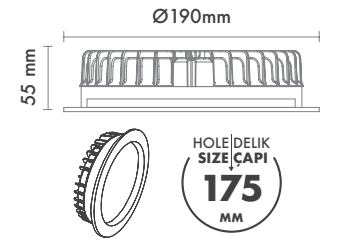

Beam Informations And Technicals / Teknik ve Açısıl Bilgiler

	3000K Lumen	4000K Lumen	5000K Lumen	mA	Watt	CRI
Osram	2310 lm	2415 lm	2520 lm	350	21 Watt	>85