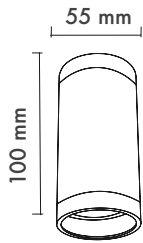

Eleni Fixed Surface

Product Code: MSY-79 080
Model No: 13008079

- Surface mounted spot
- Changeable light source from front
- Applicable protective glass for IP rating (IP54)
- Aluminium extrusion body
- GU10 - M16 GU5.3 holder options
- Width: 80 mm
- Height: 102 mm

- Sıva üstü spot
- Önden değiştirilebilir ışık kaynağı
- IP koruma için uygulanabilir koruyucu cam (IP54)
- Alüminyum ekstrüzyon gövde
- GU10 - M16 GU5.3 duy çeşitleri
- Genişlik: 80 mm
- Yükseklik: 102 mm