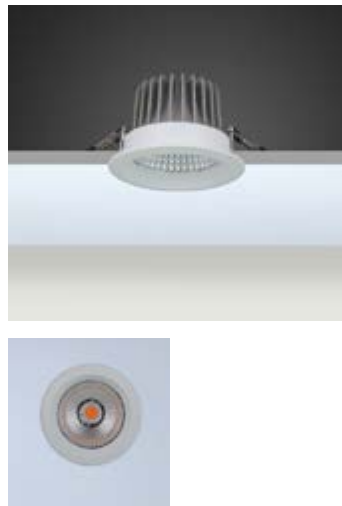

Product Specification / Ürün Özellikleri

Installation Type : Recessed

Body and Heatsink : Aluminium Injection Body and Heatsink

Glass Options : Tempered (Standard) / Frosted

Body Color : Electrostatic Powder Coating

Led : Samsung

Driver : Tridonic / Philips / Osram / Eaglerise

Beam Options : 23° / 36° / 60°

Protection Type : IP20 / IP44

Hole Size : Ø105mm

Dimming Options : Phase-Cut / 1-10 V / DALI

Product Dimensions : H:79mm W:118mm

Montaj Tipi : Sıva Altı

Gövde ve Soğutucu : Alüminyum Enjeksiyon Gövde ve Soğutucu

Cam Çeşitleri : Temperli (Standart) / Buzlu

Gövde Rengi : Elektrostatik Toz Boya

Led : Samsung

Sürücü : Tridonic / Philips / Osram / Eaglerise

Açı Seçenekleri : 23° / 36° / 60°

Koruma Sınıfı : IP20 / IP44

Delik Çapı : Ø105mm

Dim Opsiyonları : Triak / 1-10 V / DALI

Ürün Ölçüleri : Y:79mm G:118mm