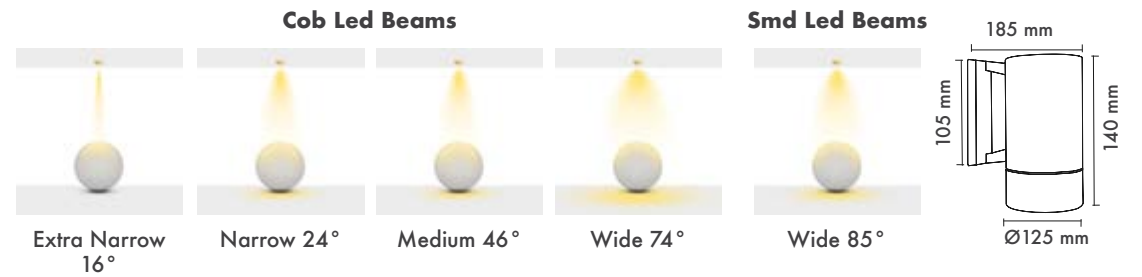

Beam Informations And Technicals / Teknik ve Açısıl Bilgiler

	2700K Lumen	3000K Lumen	4000K Lumen	mA	Watt	CRI
Samsung Cob Led	710 lm	770 lm	830 lm	180	7 Watt	>80
Samsung Cob Led	1010 lm	1070 lm	1130 lm	250	10 Watt	>80
Samsung Cob Led	2200 lm	2300 lm	2400 lm	500	20 Watt	>80
Samsung Cob Led	3500 lm	3600 lm	3700 lm	700	30 Watt	>80
Osram Smd Led	-	1000 lm	1050 lm	350	10 Watt	>85