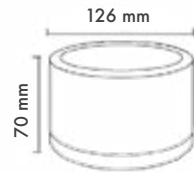

Beam Informations And Technicals / Teknik ve Açısıl Bilgiler

	3000K Lumen	4000K Lumen	5000K Lumen	mA	Watt	CRI
Osram	1000 lm	1050 lm	1100 lm	350	10 Watt	>85