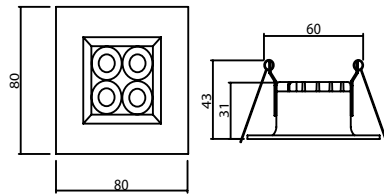

2700K Lumen   **3000K Lumen**   **4000K Lumen**   **Watt**   **CRI**

Samsung Power Led	586 lm	628 lm	670 lm	6 Watt	>80