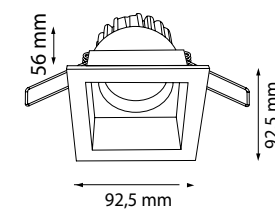

HOLE|DELİK
SIZE|ÇAPI
82
MM

	3000K Lumen	4000K Lumen	5000K Lumen	mA	Watt	CRI
Samsung Cob Led	710 lm	770 lm	830 lm	180	7 Watt	>80
Samsung Cob Led	1010 lm	1070 lm	1130 lm	250	10 Watt	>80

*P : 595

Available Finishes
Uygulama Renkleri