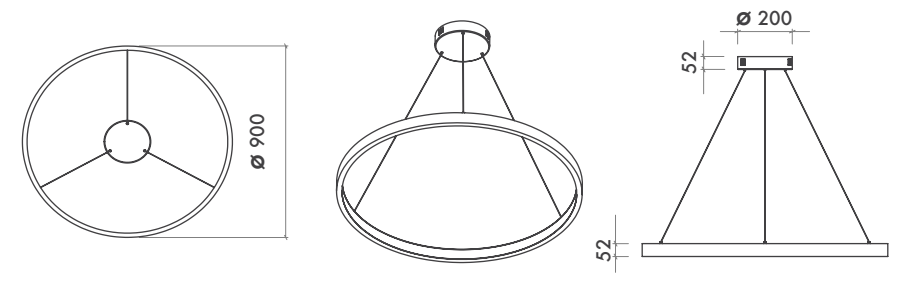

Beam Informations And Technicals / Teknik ve Açısal Bilgiler

	3000K Lumen	4000K Lumen	5000K Lumen	Watt	CRI
Osram	5225 lm	5425 lm	5625 lm	55 Watt	>80

Available Finishes
Uygulama Renkleri

Textured White
Ral 9016

Textured Grey
Ral 9006

Textured Black
Ral 9005

*For more page : 596
*Diğer renkler : 596