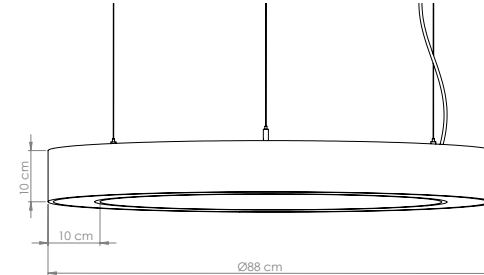

Beam Informations And Technicals / Teknik ve Açısıl Bilgiler

	3000K Lumen	4000K Lumen	5000K Lumen	Watt	CRI
Osram	5225 lm	5425 lm	5625 lm	55 Watt	>80