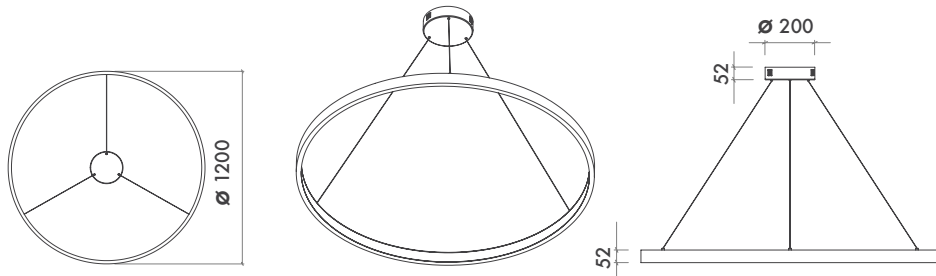

Beam Informations And Technicals / Teknik ve Açısıl Bilgiler

	3000K Lumen	4000K Lumen	5000K Lumen	Watt	CRI
Osram	7125 lm	7425 lm	7725 lm	75 Watt	>80

Available Finishes
Uygulama Renkleri

Textured White
Ral 9016

Textured Grey
Ral 9006

Textured Black
Ral 9005

*For more page : 596
*Diğer renkler : 596