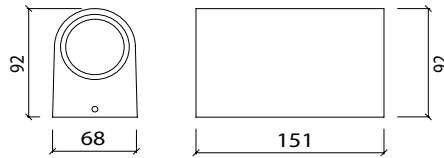

Available Finishes
Uygulama Renkleri

Textured White
Ral 9016

Textured Grey
Ral 9006

Textured Black
Ral 9005

*For more page : 596
*Diğer renkler : 596