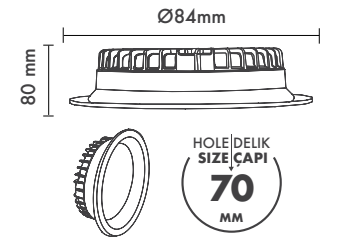

Beam Informations And Technicals / Teknik ve Açıl Bilgiler

100°

	3000K Lumen	4000K Lumen	5000K Lumen	mA	Watt	CRI
Osram	540 lm	570 lm	600 lm	350	6 Watt	>85