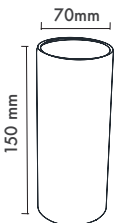

Beam Informations And Technicals / Teknik ve Açılal Bilgiler

	3000K Lumen	4000K Lumen	5000K Lumen	mA	Watt	CRI
Samsung Cob Led	710 lm	770 lm	830 lm	180	7 Watt	>80
Samsung Cob Led	1010 lm	1070 lm	1130 lm	250	10 Watt	>80