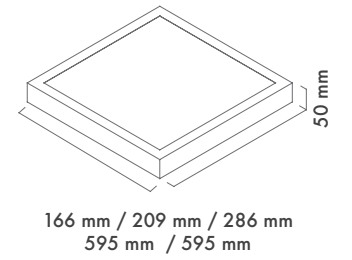

Beam Informations And Technicals / Teknik ve Açısıl Bilgiler

	3000K Lumen	4000K Lumen	5000K Lumen	mA	Watt	CRI
Samsung	3550 lm	3650 lm	3750 lm	700	32 Watt	>85
Samsung	4350 lm	4450 lm	4550 lm	900	42 Watt	>85
Samsung	4800 lm	4900 lm	5000 lm	1050	48 Watt	>85