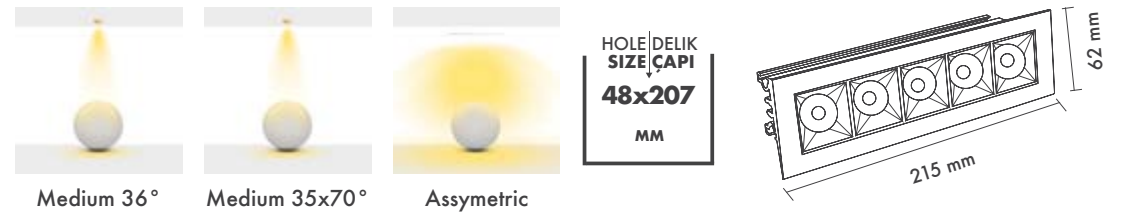

UGR : <13

Protection Type : IP20 / IP23 (Visible Surface After Installation)

Hole Size : Ø48x207mm

Dimming Options : Phase-Cut / 1-10 V / DALI

Product Dimensions : H:61mm W:62mm L:215mm

Beam Informations And Technicals / Teknik ve Açısıl Bilgiler