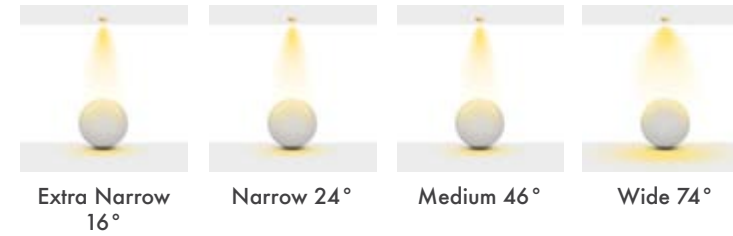

*P : 595

Available Finishes
Uygulama Renkleri

Textured White
Ral 9016

Textured Grey
Ral 9006

Textured Black
Ral 9005

*For more page : 596
*Diğer renkler : 596

	3000K Lumen	4000K Lumen	5000K Lumen	mA	Watt	CRI
Samsung Cob Led	4400 lm	4600 lm	4800 lm	500	40 Watt	>80
Samsung Cob Led	7000 lm	7300 lm	7400 lm	700	60 Watt	>80
Samsung Cob Led	8400 lm	8800 lm	9000 lm	800	70 Watt	>80
Samsung Cob Led	9800 lm	10000 lm	12000 lm	1050	84 Watt	>80
Samsung Cob Led	4000 lm	4200 lm	4400 lm	500	40 Watt	>90
Samsung Cob Led	6000 lm	6200 lm	6400 lm	700	60 Watt	>90
Samsung Cob Led	7600 lm	7800 lm	8000 lm	800	70 Watt	>90
Samsung Cob Led	8600 lm	8800 lm	9000 lm	1050	84 Watt	>90