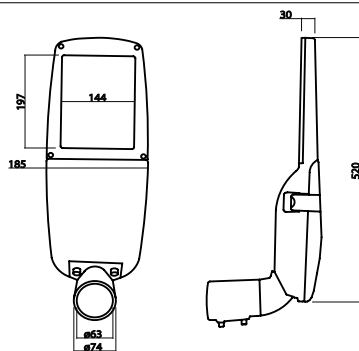

Beam Informations And Technicals / Teknik ve Açısız Bilgiler