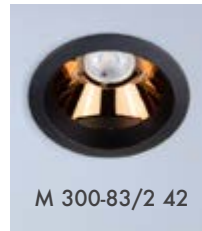

- Fixed spot
- Chrome / Cooper / Gold / Platinum / Black
- Applicable protective glass for IP rating (IP54)
- Aluminium injection bezel
- GU10 - M16 GU5.3 holder options
- Ceiling cut out: 100 mm
- Diameter: 115 mm

- Sabit spot
- Krom / Bakır / Altın / Platin / Siyah
- IP koruma için uygulanabilir koruyucu cam (IP54)
- Alüminyum enjeksiyon çerçeve
- GU10 - M16 GU5.3 duy çeşitleri
- Tavan kesim ölçüsü: 100 mm
- Ürün Çapı: 115 mm

Various Inside Reflectos
Çeşitlendirilebilir İç Reflektolar

- Surface mounted spot
- Chrome / Cooper / Gold / Platinum / Black
- Applicable protective glass for IP rating (IP54)
- Aluminium extrusion body
- GU10 - M16 GU5.3 holder options
- Width: 55 mm
- Height: 110 mm

- Sıva üstü spot
- Krom / Bakır / Altın / Platin / Siyah
- IP koruma için uygulanabilir koruyucu cam (IP54)
- Alüminyum ekstrüzyon gövde
- GU10 - M16 GU5.3 duy çeşitleri
- Genişlik: 55 mm
- Yükseklik: 110 mm

Available Finishes
Uygulama Renkleri

Textured White
Ral 9016

Textured Grey
Ral 9006

Textured Black
Ral 9005

*For more page : 596
*Diğer renkler : 596

▼ Aydınlatma kaynağı içeriğe dahil değildir, ayrıca satın alınmalıdır - Lamp / input source not included and must be ordered separately.

- Surface mounted spot
- Chrome / Cooper / Gold / Platinum / Black
- Applicable protective glass for IP rating (IP54)
- Aluminium extrusion body
- GU10 - M16 GU5.3 holder options
- Width: 70 mm
- Height: 150 mm

- Sıva üstü spot
- Krom / Bakır / Altın / Platin / Siyah
- IP koruma için uygulanabilir koruyucu cam (IP54)
- Alüminyum ekstrüzyon gövde
- GU10 - M16 GU5.3 duy çeşitleri
- Genişlik: 70 mm
- Yükseklik: 150 mm

- Surface mounted spot
- Chrome / Cooper / Gold / Platinum / Black
- Applicable protective glass for IP rating (IP54)
- Aluminium extrusion body
- GU10 - M16 GU5.3 holder options
- Width: 90 mm
- Height: 150 mm