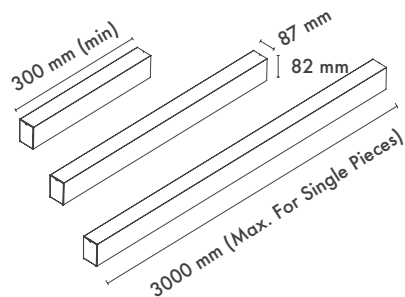

Beam Informations And Technicals / Teknik ve Açısıl Bilgiler

110°

	Length - Uzunluk	Line - Sıra	3000K Lumen	4000K Lumen	5000K Lumen	Watt	CRI
Osram	0600mm	1	1568 lm	1693 lm	1943 lm	16 Watt	>82
Osram	1200mm	1	3136 lm	3386 lm	3636 lm	32 Watt	>82
Osram	2400mm	1	6272 lm	6772 lm	7272 lm	64 Watt	>82
Osram	3000mm	1	7644 lm	7894 lm	8144 lm	78 Watt	>82
Osram	0600mm	2	2354 lm	2438 lm	2622 lm	23 Watt	>82
Osram	1200mm	2	4608 lm	4876 lm	5244 lm	46 Watt	>82
Osram	2400mm	2	9116 lm	9752 lm	10.488 lm	92 Watt	>82
Osram	3000mm	2	11.370 lm	12.190 lm	13.110 lm	115 Watt	>82