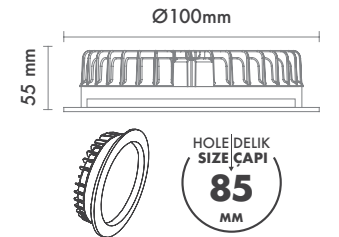

Beam Informations And Technicals / Teknik ve Açıl Bilgiler

	3000K Lumen	4000K Lumen	5000K Lumen	mA	Watt	CRI
Osram	540 lm	570 lm	600 lm	350	6 Watt	>85