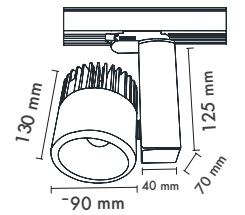

3000K Lumen	4000K Lumen	5000K Lumen	mA	Watt	CRI
Samsung Cob Led	2200 lm	2300 lm	2400 lm	500	20 Watt	>80
Samsung Cob Led	3500 lm	3600 lm	3700 lm	700	30 Watt	>80
Samsung Cob Led	2000 lm	2100 lm	2200 lm	500	20 Watt	>90
Samsung Cob Led	3000 lm	3100 lm	3200 lm	700	30 Watt	>90