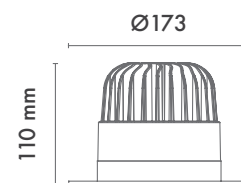

Beam Informations And Technicals / Teknik ve Açılal Bilgiler

*P : 595

Available Finishes
Uygulama Renkleri

Textured White
Ral 9016

Textured Grey
Ral 9006

Textured Black
Ral 9005

*For more page : 596
*Diğer renkler : 596