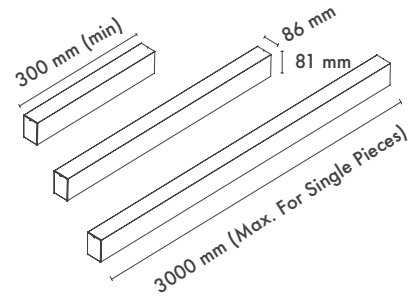

Beam Informations And Technicals / Teknik ve Açısıl Bilgiler

95°

	Length - Uzunluk	Modul	3000K Lumen	4000K Lumen	5000K Lumen	Watt	CRI
Osram	0600mm	3	1620 lm	1693 lm	1943 lm	18 Watt	>85
Osram	1200mm	6	3240 lm	3386 lm	3636	36 Watt	>85
Osram	2400mm	12	6480 lm	6772 lm	7272 lm	72 Watt	>85