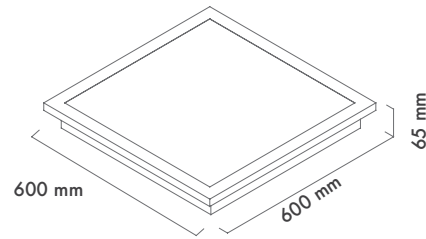

Beam Informations And Technicals / Teknik ve Açısal Bilgiler

105°

Clip-in System

	3000K Lumen	4000K Lumen	5000K Lumen	mA	Watt	CRI
Samsung	3550 lm	3650 lm	3750 lm	700	32 Watt	>85
Samsung	4350 lm	4450 lm	4550 lm	900	42 Watt	>85
Samsung	4800 lm	4900 lm	5000 lm	1050	48 Watt	>85