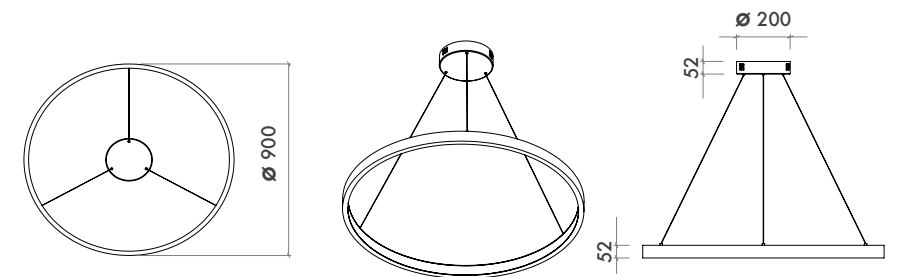

Beam Informations And Technicals / Teknik ve Açısal Bilgiler

	3000K Lumen	4000K Lumen	5000K Lumen	Watt	CRI
Osram	5225 lm	5425 lm	5625 lm	55 Watt	>80

Available Finishes
Uygulama Renkleri

Textured White
Ral 9016

Textured Grey
Ral 9006

Textured Black
Ral 9005

*For more page : 596
*Diğer renkler : 596