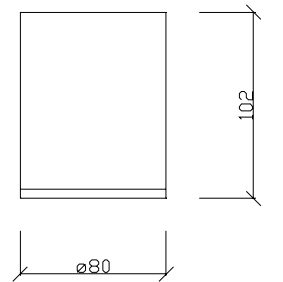

Available Finishes
Uygulama Renkleri

○ Textured White
Ral 9016

● Textured Grey
Ral 9006

● Textured Black
Ral 9005

*For more page : 596
*Diğer renkler : 596

▼ Aydınlatma kaynağı içeriğe dahil değildir, ayrıca satın alınmalıdır - Lamp / input source not included and must be ordered separately.