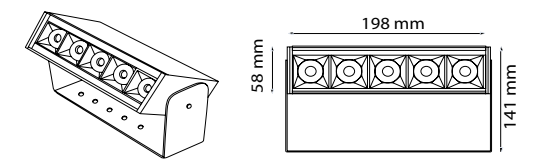

Beam Informations And Technicals / Teknik ve Açısal Bilgiler

	3000K Lumen	4000K Lumen	5000K Lumen	Watt	CRI
Osram High Power	2200 lm	2350 lm	2500 lm	25 Watt	>80
Osram High Power	3200 lm	3350 lm	3500 lm	35 Watt	>80