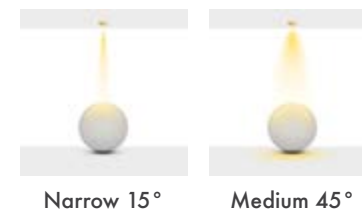

Ürün Ölçüleri : Y:42mm G:80mm

Beam Informations And Technicals / Teknik ve Açısal Bilgiler

Narrow 15°

Medium 45°

	2700K Lumen	3000K Lumen	4000K Lumen	Watt	CRI
Samsung Power Led	586 lm	628 lm	670 lm	6 Watt	>80