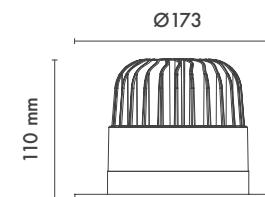

HOLE|DELİK
SIZE|ÇAPI
158
MM

*P : 595

Available Finishes
Uygulama Renkleri

Textured White
Ral 9016

Textured Grey
Ral 9006

Textured Black
Ral 9005

*For more page : 596
*Diğer renkler : 596

	3000K Lumen	4000K Lumen	5000K Lumen	mA	Watt	CRI
Samsung Cob Led	2200 lm	2300 lm	2400 lm	500	20 Watt	>80
Samsung Cob Led	3500 lm	3600 lm	3700 lm	700	30 Watt	>80
Samsung Cob Led	4300 lm	4400 lm	4500 lm	800	35 Watt	>80
Samsung Cob Led	4900 lm	5000 lm	5100 lm	1050	42 Watt	>80
Samsung Cob Led	2000 lm	2100 lm	2200 lm	500	20 Watt	>90
Samsung Cob Led	3000 lm	3100 lm	3200 lm	700	30 Watt	>90
Samsung Cob Led	3800 lm	3900 lm	4000 lm	800	35 Watt	>90
Samsung Cob Led	4300 lm	4400 lm	4500 lm	1050	42 Watt	>90