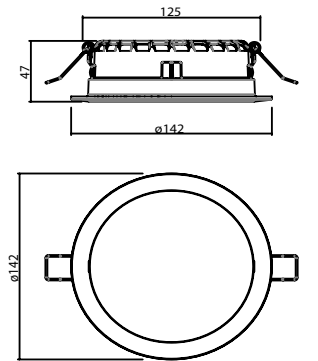

Beam Informations And Technicals / Teknik ve Açılabilir Bilgiler

HOLE|DELİK
SIZE|ÇAPI
130
MM

	3000K Lumen	4000K Lumen	5000K Lumen	mA	Watt	CRI
Osram	1000 lm	1050 lm	1100 lm	350	10 Watt	>85