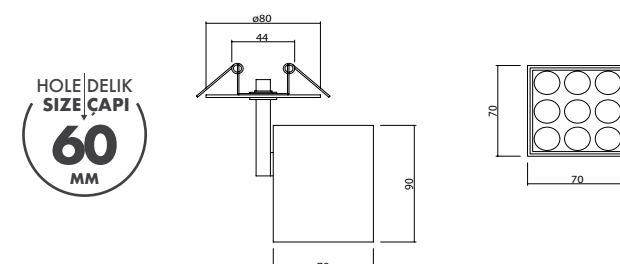

Beam Informations And Technicals / Teknik ve Açılabilir Bilgiler

	2700K Lumen	3000K Lumen	4000K Lumen	mA	Watt	CRI
Samsung Power Led	703 lm	723 lm	745 lm	250	8 Watt	>80
Samsung Power Led	1055 lm	1085 lm	1118 lm	350	12 Watt	>80