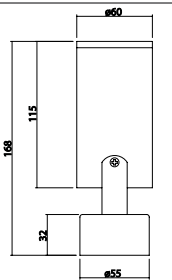

Beam Informations And Technicals / Teknik ve Açısal Bilgiler

	3000K Lumen	4000K Lumen	5000K Lumen	mA	Watt	CRI
Samsung Cob Led	710 lm	770 lm	830 lm	180	7 Watt	>80
Samsung Cob Led	1010 lm	1070 lm	1130 lm	250	10 Watt	>80