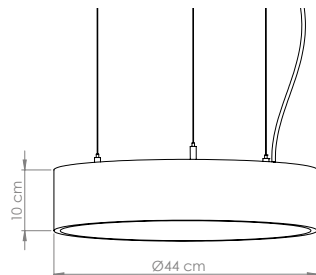

Beam Informations And Technicals / Teknik ve Açısıl Bilgiler

	3000K Lumen	4000K Lumen	5000K Lumen	Watt	CRI
Osram	3420 lm	3620 lm	3820 lm	36 Watt	>80