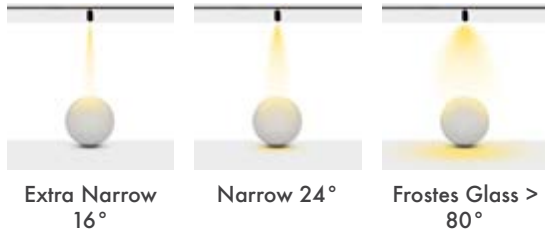

Beam Informations And Technicals / Teknik ve Açısal Bilgiler

	3000K Lumen	4000K Lumen	5000K Lumen	mA	Watt	CRI
Samsung Cob Led	2200 lm	2300 lm	2400 lm	500	20 Watt	>80
Samsung Cob Led	3500 lm	3600 lm	3700 lm	700	30 Watt	>80
Samsung Cob Led	4300 lm	4400 lm	4500 lm	800	35 Watt	>80
Samsung Cob Led	4900 lm	5000 lm	5100 lm	1050	42 Watt	>80
Samsung Cob Led	2000 lm	2100 lm	2200 lm	500	20 Watt	>90
Samsung Cob Led	3000 lm	3100 lm	3200 lm	700	30 Watt	>90
Samsung Cob Led	3800 lm	3900 lm	4000 lm	800	35 Watt	>90
Samsung Cob Led	4300 lm	4400 lm	4500 lm	1050	42 Watt	>90