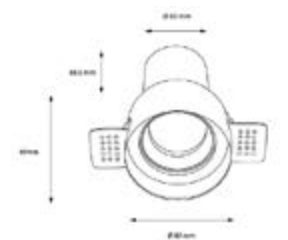

Beam Informations And Technicals / Teknik ve Açısal Bilgiler

	3000K Lumen	4000K Lumen	5000K Lumen	mA	Watt	CRI
Samsung Cob Led	710 lm	770 lm	830 lm	180	7 Watt	>80
Samsung Cob Led	1010 lm	1070 lm	1130 lm	250	10 Watt	>80