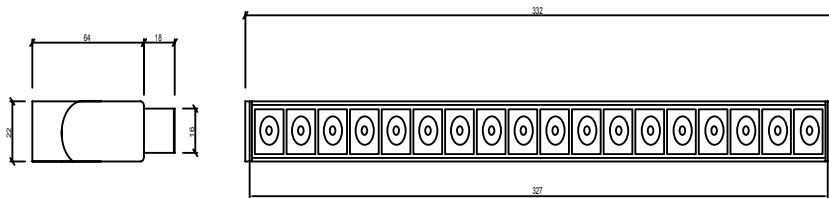

Beam Informations And Technicals / Teknik ve Açısıl Bilgiler

	2700K Lumen	3000K Lumen	4000K Lumen	Voltage	Watt	CRI
Osram Led	1230 lm	1320 lm	1410 lm	48V	18 Watt	>90