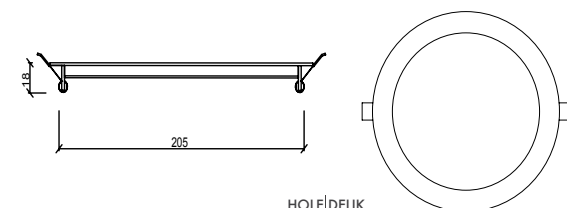

Beam Informations And Technicals / Teknik ve Açısıl Bilgiler

110°

HOLEDELİK
SIZE ÇAPI
210
MM

	3000K Lumen	4000K Lumen	6500K Lumen	Watt	CRI
Osram	1260 lm	1350 lm	1440 lm	18 Watt	>80