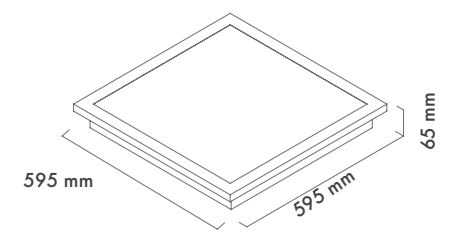

Beam Informations And Technicals / Teknik ve Açısal Bilgiler

105°

T-Bar System

	3000K Lumen	4000K Lumen	5000K Lumen	mA	Watt	CRI
Samsung	3550 lm	3650 lm	3750 lm	700	32 Watt	>85
Samsung	4350 lm	4450 lm	4550 lm	900	42 Watt	>85
Samsung	4800 lm	4900 lm	5000 lm	1050	48 Watt	>85