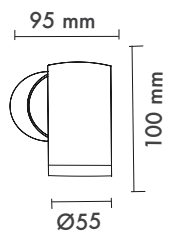

Messe Midi Wall

Product Code: MSYD -25 055
Model No: 16005525

- Wall mounted spot
- Changeable light source from front
- Applicable protective glass for IP rating (IP54)
- Aluminium extrusion body
- GU10 - M16 GU5.3 holder options
- Width: 95 mm
- Height: 100 mm
- Dia: 55 mm

- Duvara monte spot
- Önden değiştirilebilir ışık kaynağı
- IP koruma için uygulanabilir koruyucu cam (IP54)
- Alüminyum ekstrüzyon gövde
- GU10 - M16 GU5.3 duy çeşitleri
- Genişlik: 95 mm
- Yükseklik: 140 mm
- Çap: 55 mm