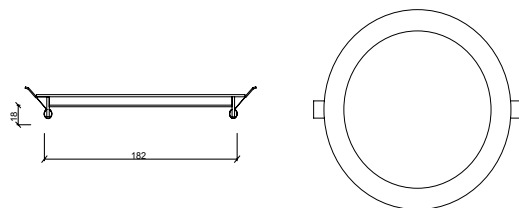

Beam Informations And Technicals / Teknik ve Açısıl Bilgiler

110°

HOLEDELİK
SIZE ÇAPI
185
MM

	3000K Lumen	4000K Lumen	6500K Lumen	Watt	CRI
Osram	1050 lm	1125 lm	1200 lm	15 Watt	>80