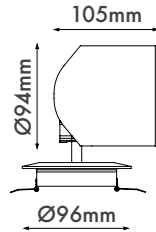

3000K Lumen	4000K Lumen	5000K Lumen	mA	Watt	CRI
Samsung Cob Led	2200 lm	2300 lm	2400 lm	500	20 Watt	>80
Samsung Cob Led	3500 lm	3600 lm	3700 lm	700	30 Watt	>80
Samsung Cob Led	2200 lm	2300 lm	2400 lm	500	20 Watt	>80
Samsung Cob Led	3500 lm	3600 lm	3700 lm	700	30 Watt	>80