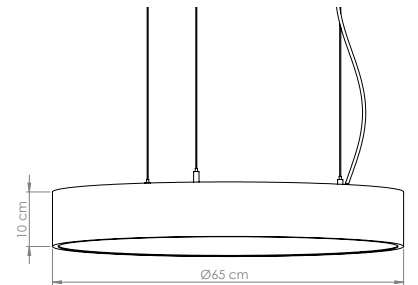

Beam Informations And Technicals / Teknik ve Açısıl Bilgiler

	3000K Lumen	4000K Lumen	5000K Lumen	Watt	CRI
Osram	5700 lm	5920 lm	6120 lm	60 Watt	>80