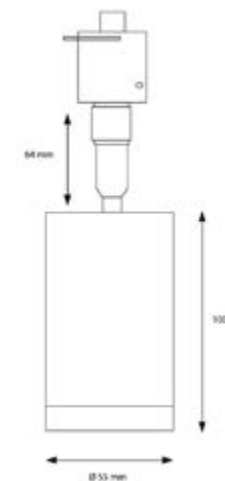

- Monophase - Triphase tracklight
- Changeable light source from front
- Aluminium extrusion body
- GU10 - M16 GU5.3 holder options
- Width: 60 mm
- Height: 125 mm

- Monofaze - Trifaze ray spot
- Önden değiştirilebilir ışık kaynağı
- Alüminyum ekstrüzyon gövde
- GU10 - M16 GU5.3 duy çeşitleri
- Genişlik: 60 mm
- Yükseklik: 125 mm