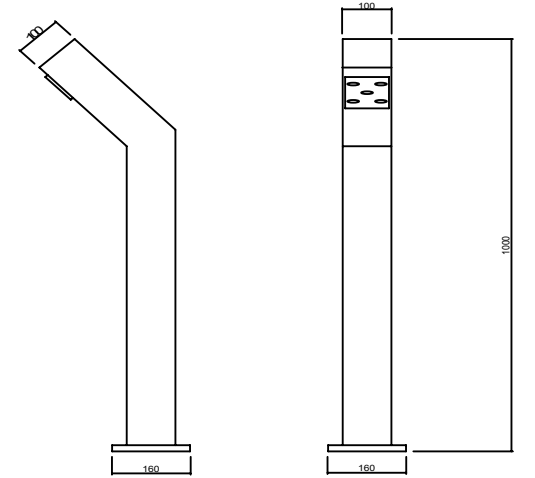

Beam Informations And Technicals / Teknik ve Açısız Bilgiler

Customizable Length
400mm / 600mm / 900mm / 1200mm

3000K Lumen 4000K Lumen 6500K Lumen Watt IP IK

Samsung Power Led	1350 lm	1450 lm	1650 lm	12 Watt	IP65	IK08