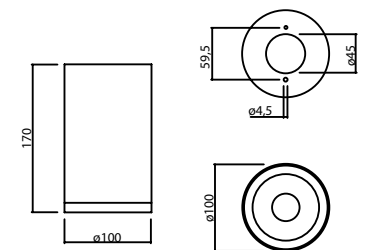

3000K Lumen	4000K Lumen	5000K Lumen	mA	Watt	CRI
Samsung Cob Led	710 lm	770 lm	830 lm	180	7 Watt	>80
Samsung Cob Led	1010 lm	1070 lm	1130 lm	250	10 Watt	>80
Samsung Cob Led	1600 lm	1650 lm	1700 lm	350	15 Watt	>80