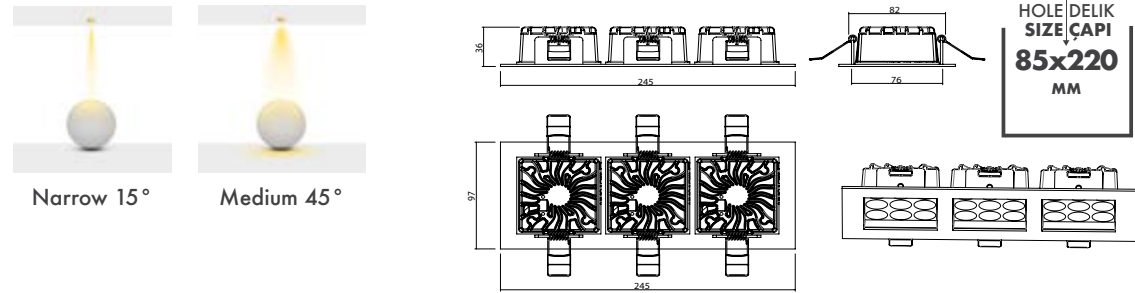

Beam Informations And Technicals / Teknik ve Açısıl Bilgiler

	2700K Lumen	3000K Lumen	4000K Lumen	mA	Watt	CRI
Samsung Power Led	2109 lm	2169 lm	2235 lm	250	24 Watt	>80
Samsung Power Led	3165 lm	3255 lm	3354 lm	350	36 Watt	>80

Available Finishes
Uygulama Renkleri

Textured White
Ral 9016

Textured Grey
Ral 9006

Textured Black
Ral 9005

*For more page : 596
*Diğer renkler : 596