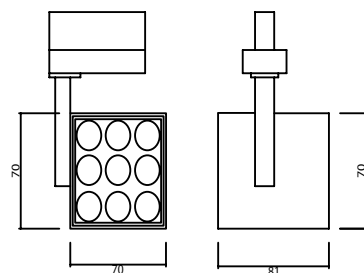

2700K Lumen	3000K Lumen	4000K Lumen	mA	Watt	CRI
Samsung Power Led	1055 lm	1085 lm	1118 lm	350	12 Watt	>80