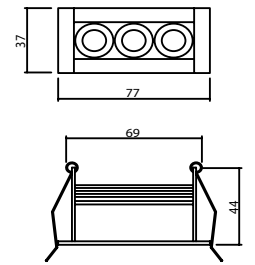

2700K Lumen   **3000K Lumen**   **4000K Lumen**   **Watt**   **CRI**

Samsung Power Led	488 lm	524 lm	560 lm	5 Watt	>80