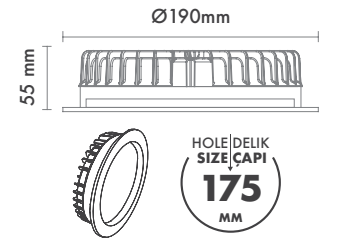

Beam Informations And Technicals / Teknik ve Açısıl Bilgiler

	3000K Lumen	4000K Lumen	5000K Lumen	mA	Watt	CRI
Osram	2310 lm	2415 lm	2520 lm	350	21 Watt	>85