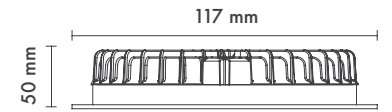

3000K Lumen	4000K Lumen	5000K Lumen	mA	Watt	CRI
Samsung Cob Led	710 lm	770 lm	830 lm	180	7 Watt	>80
Samsung Cob Led	1010 lm	1070 lm	1130 lm	250	10 Watt	>80