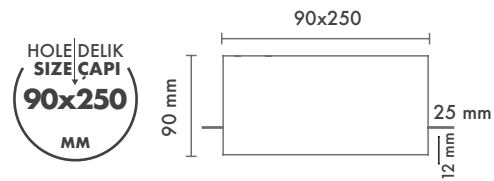

Beam Informations And Technicals / Teknik ve Açısal Bilgiler

	3000K Lumen	4000K Lumen	5000K Lumen	mA	Watt	CRI
Samsung Cob Led	2130 lm	2310 lm	2490 lm	180	21 Watt	>80
Samsung Cob Led	3030 lm	3210 lm	3390 lm	250	30 Watt	>80