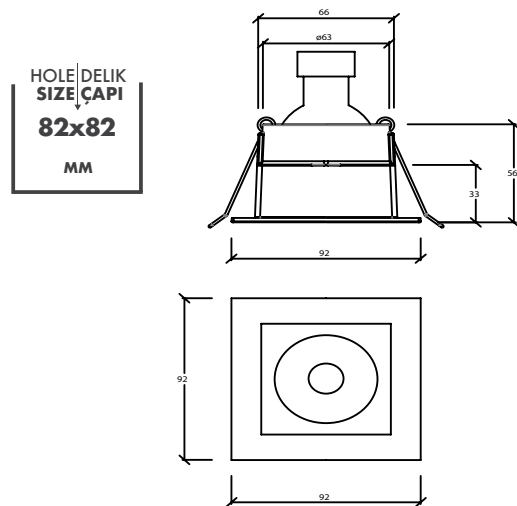

- Trimless fixed spot
- Changeable light source from front
- Applicable protective glass for IP rating (IP54)
- Aluminium injection bezel
- GU10 - M16 GU5.3 holder options
- Ceiling cut out: 85 mm
- Diameter: 80 mm