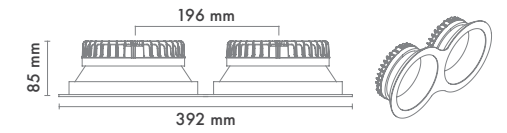

Beam Informations And Technicals / Teknik ve Açılabilir Bilgiler

HOLE|DELİK
SIZE|ÇAPI
175x2
MM

	3000K Lumen	4000K Lumen	5000K Lumen	mA	Watt	CRI
Osram	2000 lm	2100 lm	2200 lm	350	20 Watt	>85