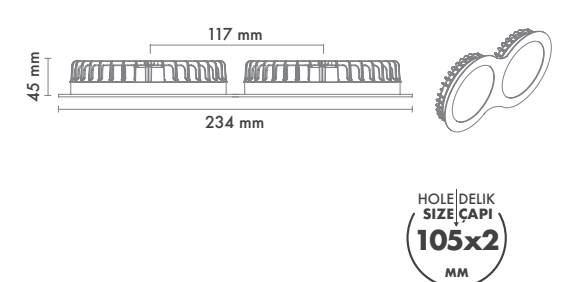

Beam Informations And Technicals / Teknik ve Açısal Bilgiler

	3000K Lumen	4000K Lumen	5000K Lumen	mA	Watt	CRI
Osram	1440 lm	1520 lm	1600 lm	350	16 Watt	>85