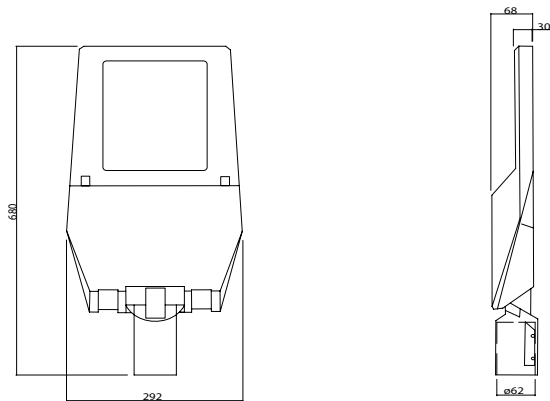

Beam Informations And Technicals / Teknik ve Açısıl Bilgiler

	3000K Lumen	4000K Lumen	6500K Lumen	Watt	Kg	Lifetime
Osram	13200 lm	13600 lm	14000 lm	100 Watt	4,0kg	>100 000 hrs
Osram	19500 lm	20500 lm	21000 lm	150 Watt	4,0kg	>100 000 hrs