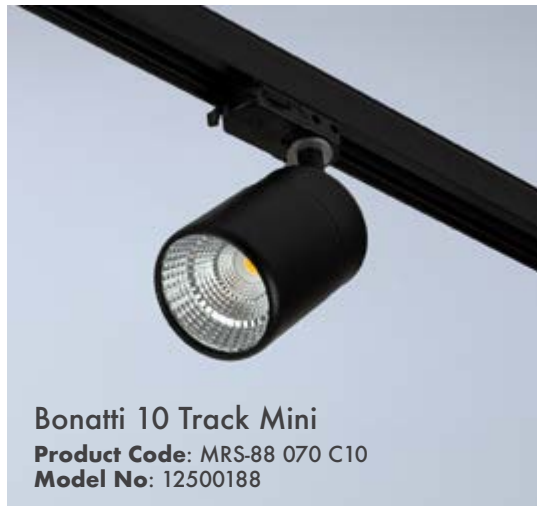

*P : 595

Available Finishes
Uygulama Renkleri

Textured White
Ral 9016

Textured Grey
Ral 9006

Textured Black
Ral 9005

*For more page : 596
*Diğer renkler : 596

Bonatti 10 Track Mini
Product Code: MRS-88 070 C10
Model No: 12500188