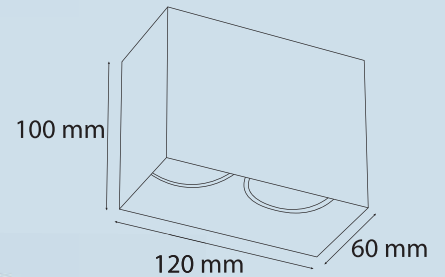

İç Rengi Case Color	Siyah / BL	Beyaz / WH	Bronz / BR	Altın / GLD
------------------------	------------	------------	------------	-------------

Ampul / Bulb 2xGU10

Armatürde Ampul Haricidir / The bulb is not included in the fixture