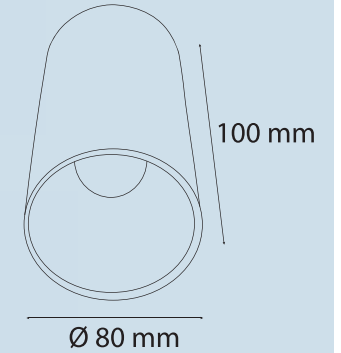

İç Rengi Case Color	Siyah / BL	Beyaz / WH	Bronz / BR	Altın / GLD
------------------------	------------	------------	------------	-------------

Ampul / Bulb GU10 E27

Armatürde Ampul Haricidir / The bulb is not included in the fixture