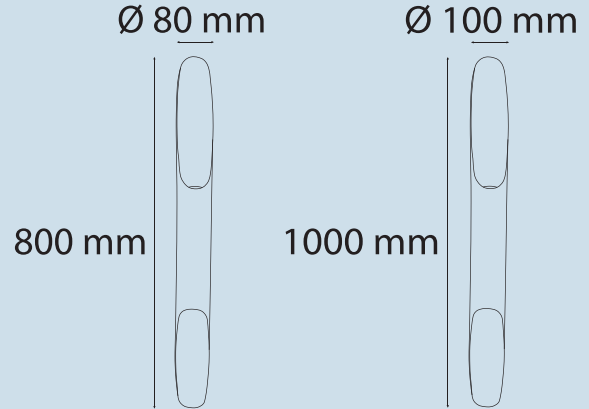

Ampul / Bulb

GU10
------

Armatürde Ampul Haricidir / The bulb is not included in the fixture

Ürün Kodu / Product Code

**ARM510**

Teknik Özellikler / Specifications

Watt / Watt 2x5W

Duy / Socket 2xGU10