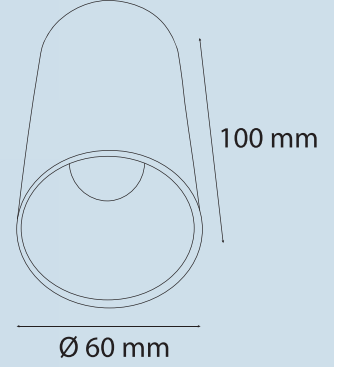

İç Rengi Case Color	Siyah / BL	Beyaz / WH	Bronz / BR	Altın / GLD
------------------------	------------	------------	------------	-------------

Ampul / Bulb GU10 E27

Armatürde Ampul Haricidir / The bulb is not included in the fixture