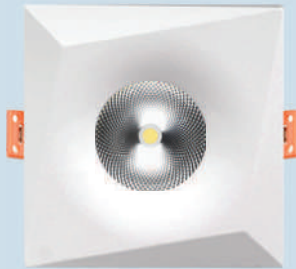

36°

COB LED

SAMSUNG TRIDONIC OSRAM

Driver

TRIDONIC FAGELRISE OSRAM PHILIPS ALTEZ

Ürün Kodu / Product Code