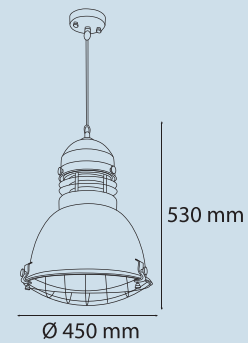

Ürün Kodu / Product Code

ARM320

Teknik Özellikler / Specifications

Watt / Watt	9-12W
Duy / Socket	E27
Giriş Voltajı / Input Voltage	220-240V
IP Sınıfı / IP Class	20

Alüminyum Enjeksiyon Gövde / Aluminum Injection Body

Soket ve Rozans ile Uygulama / Application with a Socket and Canopy

Elektrostatik Toz Boyalı / Electrostatic Powder Coated

Gövde Rengi Case Color	RAL 9005 Siyah / BL	RAL 9016 Beyaz / WH	RAL 7016 Antrasit / AN	RAL ..... Özel Renk / CC

Tel Rengi Inside Color	Siyah / Black	Beyaz / White	Özel Renk / Custom Color

Ampul / Bulb E27

Armatürde Ampul Haricidir / The bulb is not included in the fixture

Ürün Kodu / Product Code

ARM321

Teknik Özellikler / Specifications

Watt / Watt	9-12W
Duy / Socket	E27
Giriş Voltajı / Input Voltage	220-240V
IP Sınıfı / IP Class	20

Alüminyum Enjeksiyon Gövde / Aluminum Injection Body

Soket ve Rozans ile Uygulama / Application with a Socket and Canopy

Elektrostatik Toz Boyalı / Electrostatic Powder Coated

Gövde Rengi Case Color	RAL 9005 Siyah / BL	RAL 9016 Beyaz / WH	RAL 7016 Antrasit / AN	RAL ..... Özel Renk / CC

İkinci Renk Second Color	Siyah / Black	Sarı / Yellow	Özel Renk / Custom Color

Ampul / Bulb E27

Armatürde Ampul Haricidir / The bulb is not included in the fixture