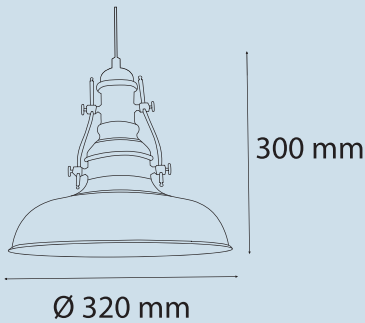

Gövde Rengi / Case Color

			
Bakır / CP	Altın / GLD	Krom / CR	Özel Renk / CC

Ampul / Bulb G9

Armatürde Ampul Haricidir / The bulb is not included in the fixture

Ø 55 mm

500 mm

Ø 26 mm

Ürün Kodu / Product Code