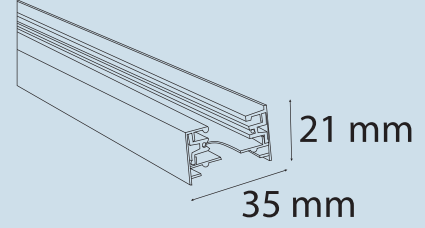

Ürün Kodu / Product Code

ARM901

1 Metre Monofaze Ray / 1 Meter Monophased Track

Ürün Kodu / Product Code

ARM902

2 Metre Monofaze Ray / 2 Meters Monophased Track

Ürün Kodu / Product Code

ARM903

3 Metre Monofaze Ray / 3 Meters Monophased Track

Ürün Kodu / Product Code

ARM904

Monofaze Ara Bağlantı / Monophased Connector

Ürün Kodu / Product Code

ARM905

Monofaze 90° Dönüş / Monophased 90° Turn

Ürün Kodu / Product Code

ARM906

Monofaze Spiral Dönüş / Monophased Spiral Turn

Ürün Kodu / Product Code

ARM907

Monofaze T Dönüş / Monophased T Turn

Ürün Kodu / Product Code

ARM908

Monofaze + Dönüş / Monophased + Turn

Ürün Kodu / Product Code

ARM909

Monofaze Soket / Monophased Socket