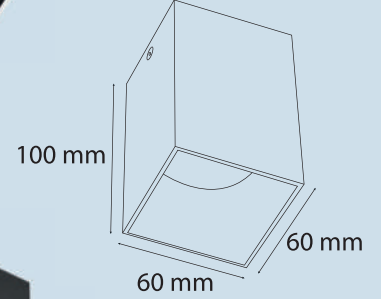

İç Rengi Case Color	Siyah / BL	Beyaz / WH	Bronz / BR	Altın / GLD
------------------------	------------	------------	------------	-------------

Ampul / Bulb 2xGU10

Armatürde Ampul Haricidir / The bulb is not included in the fixture