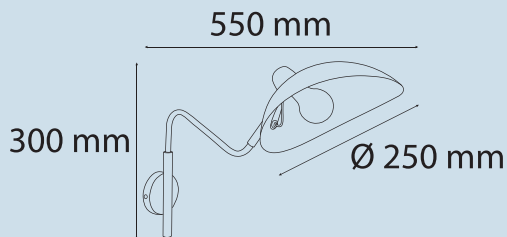

Özel Renk / CC

İç Rengi  
Inside Color

Bronz / Bronze Altın / Gold Özel Renk / Custom Color

Ampul / Bulb E27

Armatürde Ampul Haricidir / The bulb is not included in the fixture

Ürün Kodu / Product Code