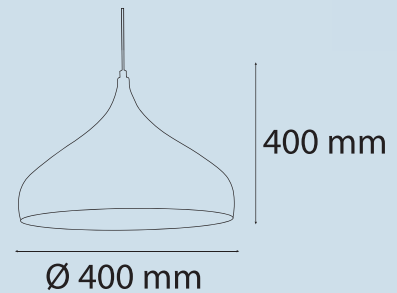

İç Rengi Inside Color	Bronz / Bronze	Altın / Gold	Özel Renk / Custom Color
--------------------------	----------------	--------------	--------------------------

Ampul / Bulb	E27
--------------	-----

Armatürde Ampul Haricidir / The bulb is not included in the fixture