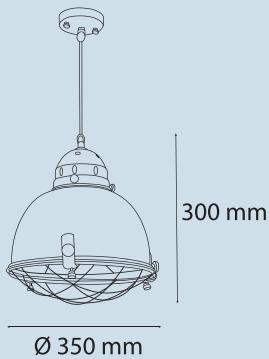

ARM319

Teknik Özellikler / Specifications

Watt / Watt 9-12W

Duy / Socket E27

Giriş Voltajı / Input Voltage 220-240V

IP Sınıfı / IP Class 20

Alüminyum Enjeksiyon Gövde / Aluminum Injection Body

Soket veya Rozans ile Uygulama / Application with a Socket or Canopy

Elektrostatik Toz Boyalı / Electrostatic Powder Coated

Gövde Rengi / Case Color
RAL 9005 Siyah / BL RAL 9016 Beyaz / WH RAL 7016 Antrasit / AN RAL ..... Özel Renk / CC

Tel Rengi / Inside Color
Siyah / Black Beyaz / White Özel Renk / Custom Color

Ampul / Bulb E27

Armatürde Ampul Haricidir / The bulb is not included in the fixture