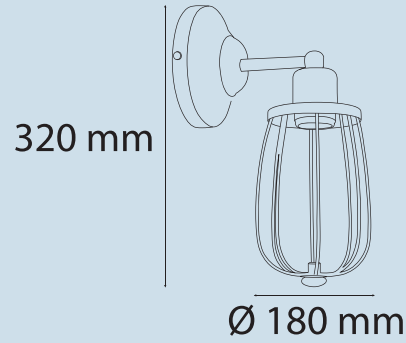

Armatürde Ampul Haricidir / The bulb is not included in the fixture

220 mm

320 mm

Ø 180 mm

440 mm

320 mm

Ø 180 mm

Ø 180 mm