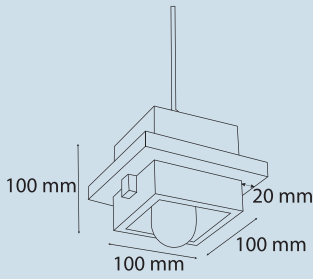

Ürün Kodu / Product Code

ARM318

Teknik Özellikler / Specifications

Watt / Watt 3W

Duy / Socket E27

Giriş Voltajı / Input Voltage 220-240V

IP Sınıfı / IP Class 20

Beton ve Ahşap Gövde / Concrete and Wooden Body

Soket veya Rozans ile Uygulama / Application with a Socket or Canopy

El İşçiliği / Handmade

Gövde Rengi / Case Color
Light Gray
Açık Gri

Ampul / Bulb E27

Armatürde Ampul Haricidir / The bulb is not included in the fixture