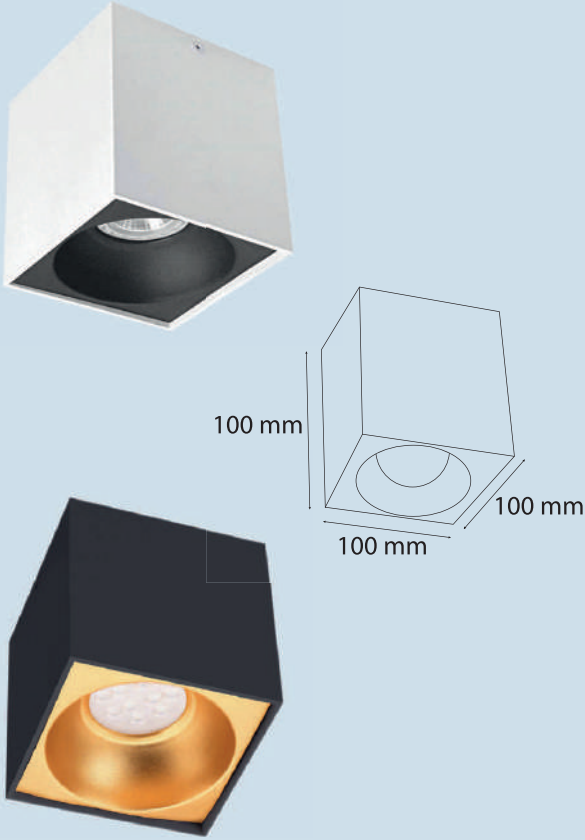

İç Rengi Case Color	Siyah / BL	Beyaz / WH	Bronz / BR	Altın / GLD
------------------------	------------	------------	------------	-------------

Ampul / Bulb GU10

Armatürde Ampul Haricidir / The bulb is not included in the fixture