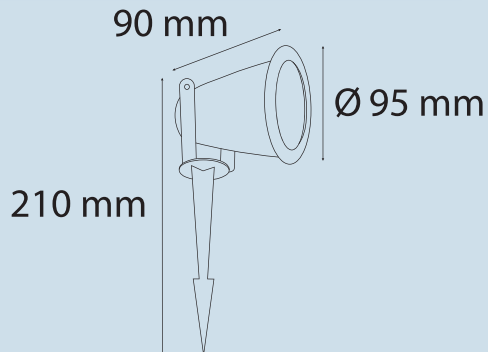

Ampul / Bulb

2xGU10

Armatürde Ampul Haricidir / The bulb is not included in the fixture

Ürün Kodu / Product Code