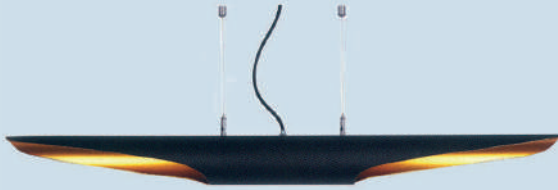

İç Rengi Inside Color	Bronz / Bronze	Altın / Gold	Özel Renk / Custom Color
--------------------------	----------------	--------------	--------------------------

Ampul / Bulb GU10

E27

Armatürde Ampul Haricidir / The bulb is not included in the fixture