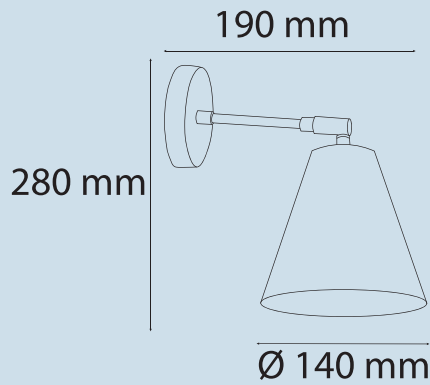

Armatürde Ampul Haricidir / The bulb is not included in the fixture

220 mm

320 mm

Ø 180 mm

440 mm

320 mm

Ø 180 mm

Ø 180 mm