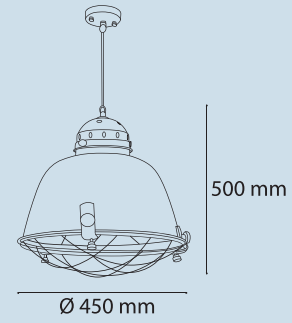

Ürün Kodu / Product Code

ARM320

Teknik Özellikler / Specifications

Watt / Watt	9-12W
Duy / Socket	E27
Giriş Voltajı / Input Voltage	220-240V
IP Sınıfı / IP Class	20

Alüminyum Enjeksiyon Gövde / Aluminum Injection Body

Soket ve Rozans ile Uygulama / Application with a Socket and Canopy

Elektrostatik Toz Boyalı / Electrostatic Powder Coated

Gövde Rengi Case Color	RAL 9005 Siyah / BL	RAL 9016 Beyaz / WH	RAL 7016 Antrasit / AN	RAL ..... Özel Renk / CC

Tel Rengi Inside Color	Siyah / Black	Beyaz / White	Özel Renk / Custom Color

Ampul / Bulb E27

Armatürde Ampul Haricidir / The bulb is not included in the fixture

Ürün Kodu / Product Code

ARM321

Teknik Özellikler / Specifications

Watt / Watt	9-12W
Duy / Socket	E27
Giriş Voltajı / Input Voltage	220-240V
IP Sınıfı / IP Class	20

Alüminyum Enjeksiyon Gövde / Aluminum Injection Body

Soket ve Rozans ile Uygulama / Application with a Socket and Canopy

Elektrostatik Toz Boyalı / Electrostatic Powder Coated

Gövde Rengi Case Color	RAL 9005 Siyah / BL	RAL 9016 Beyaz / WH	RAL 7016 Antrasit / AN	RAL ..... Özel Renk / CC

İkinci Renk Second Color	Siyah / Black	Sarı / Yellow	Özel Renk / Custom Color

Ampul / Bulb E27

Armatürde Ampul Haricidir / The bulb is not included in the fixture