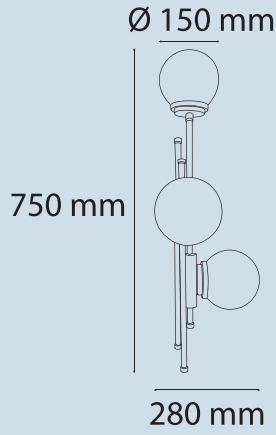

Ampul / Bulb E27

Armatürde Ampul Haricidir / The bulb is not included in the fixture

Ø 190 mm

Ø 150 mm

Ürün Kodu / Product Code

**ARM518**

Teknik Özellikler / Specifications

Watt / Watt 3x5W