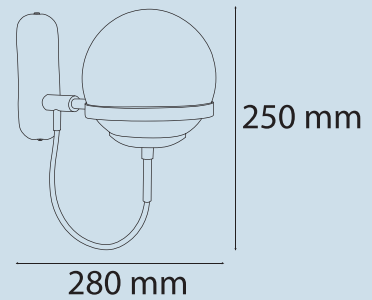

Ampul / Bulb E27

Armatürde Ampul Haricidir / The bulb is not included in the fixture

Ø 190 mm

Ø 150 mm

Ürün Kodu / Product Code

**ARM518**

Teknik Özellikler / Specifications

Watt / Watt 3x5W