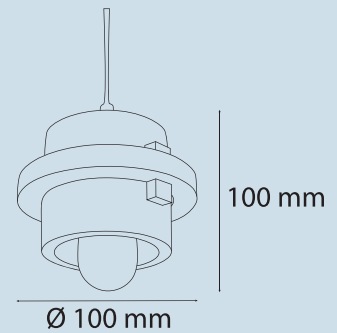

El İşçiliği / Handmade

Gövde Rengi  
Case Color

Light Gray

Açık Gri

Ampul / Bulb

E27

Armatürde Ampul Haricidir / The bulb is not included in the fixture

Ürün Kodu / Product Code