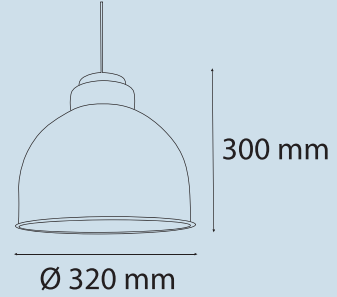

İç Rengi Inside Color	Bronz / Bronze	Altın / Gold	Özel Renk / Custom Color
--------------------------	----------------	--------------	--------------------------

Ampul / Bulb	E27
--------------	-----

Armatürde Ampul Haricidir / The bulb is not included in the fixture