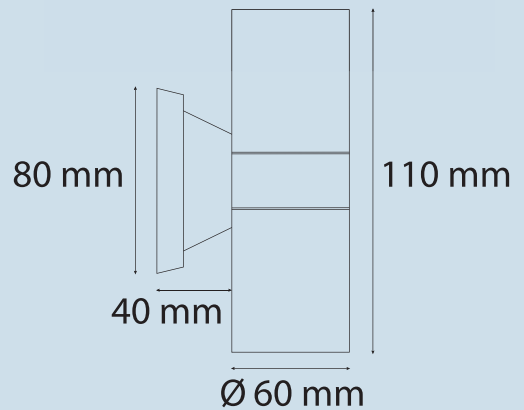

Ampul / Bulb

2xGU10

Armatürde Ampul Haricidir / The bulb is not included in the fixture

Ürün Kodu / Product Code