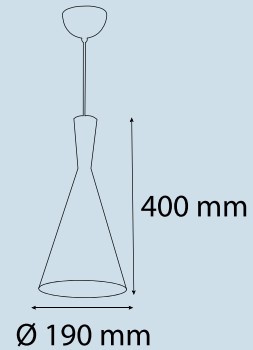

İç Rengi Inside Color	Bronz / Bronze	Altın / Gold	Özel Renk / Custom Color
--------------------------	----------------	--------------	--------------------------

Ampul / Bulb E27

Armatürde Ampul Haricidir / The bulb is not included in the fixture