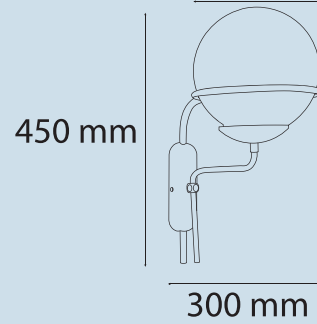

Ampul / Bulb E27

Armatürde Ampul Haricidir / The bulb is not included in the fixture

Ø 190 mm

Ø 150 mm

Ürün Kodu / Product Code

**ARM518**

Teknik Özellikler / Specifications

Watt / Watt 3x5W