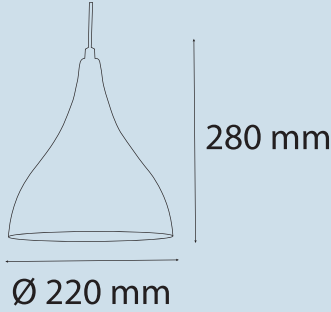

İç Rengi Inside Color	Bronz / Bronze	Altın / Gold	Özel Renk / Custom Color
--------------------------	----------------	--------------	--------------------------

Ampul / Bulb E27

Armatürde Ampul Haricidir / The bulb is not included in the fixture