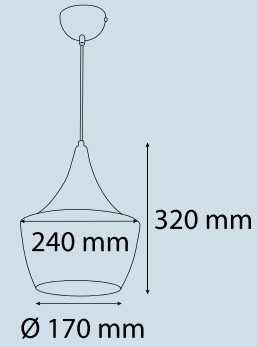

İç Rengi Inside Color	Bronz / Bronze	Altın / Gold	Özel Renk / Custom Color
--------------------------	----------------	--------------	--------------------------

Ampul / Bulb E27

Armatürde Ampul Haricidir / The bulb is not included in the fixture