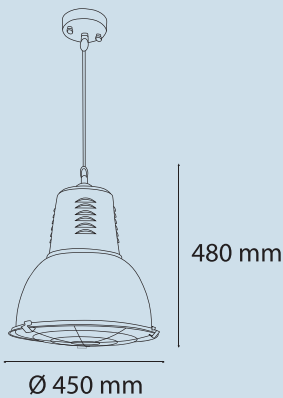

İkinci Renk Second Color	Siyah / Black	Sarı / Yellow	Özel Renk / Custom Color
-----------------------------	---------------	---------------	--------------------------

Ampul / Bulb E27

Armatürde Ampul Haricidir / The bulb is not included in the fixture