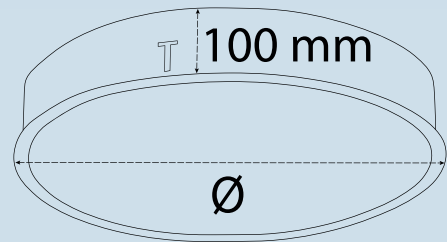

ARM421

Teknik Özellikler / Specifications

Çap(Ø) / Diameter(Ø)	40 cm	60 cm	80 cm	100 cm	120 cm
Watt / Watt	28W	70W	120W	190W	290W
Giriş Voltajı / Input Voltage	220-240V	220-240V	220-240V	220-240V	220-240V
Lümen Değeri / Luminous Flex	2940 Lm	7350 Lm	12600 Lm	19950 Lm	30450 Lm
CRI / CRI	80	80	80	80	80
IP Sınıfı / IP Class	20	20	20	20	20

Alüminyum Enjeksiyon Gövde / Aluminum Injection Body

Elektrostatik Toz Boyalı / Electrostatic Powder Coated

Opal Difüzör / Opal Diffuser

DALI Uyumlu Driver / Compatible Driver with DALI

Acil Aydınlatma Kiti Uyumlu / Compatible with Emergency Kit

Sıva Altı Olarak Uygulama / Application as Recessed Fixture

Renk Sıcaklığı

Color Temperature

2700K

3000K

4000K

6500K

Gövde Rengi

Case Color

RAL 9005

Siyah / BL

RAL 9016

Beyaz / WH

RAL 7016

Antrasit / AN

RAL .....

Özel Renk / CC

SMD LED

SAMSUNG

OSRAM

Driver

TRIDONIC

EAGLE RISE

OSRAM

PHILIPS