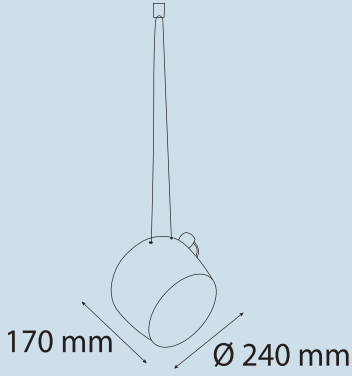

Gövde Rengi / Case Color

			
Bakır / CP	Altın / GLD	Krom / CR	Özel Renk / CC

Ampul / Bulb G9

Armatürde Ampul Haricidir / The bulb is not included in the fixture

Ø 55 mm

500 mm

Ø 26 mm

Ürün Kodu / Product Code