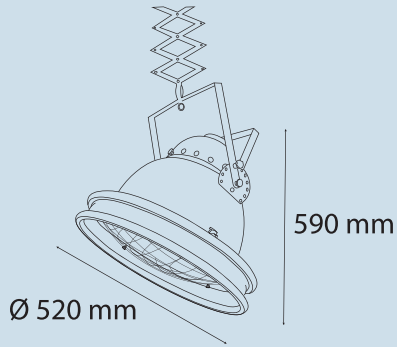

İkinci Renk Second Color	Siyah / Black	Sarı / Yellow	Özel Renk / Custom Color
-----------------------------	---------------	---------------	--------------------------

Ampul / Bulb E27

Armatürde Ampul Haricidir / The bulb is not included in the fixture