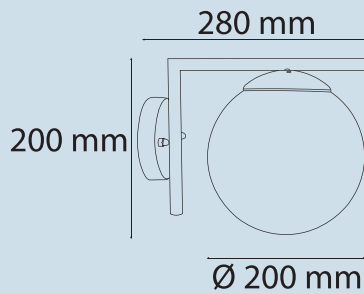

Ürün Kodu / Product Code

ARM514

Teknik Özellikler / Specifications

Watt / Watt 9W

Duy / Socket E14

Giriş Voltajı / Input Voltage 220-240V

IP Sınıfı / IP Class 20

Demir Gövde / Iron Body

Kaplama / Plated

Elektrostatik Toz Boyalı / Electrostatic Powder Coated

Gövde Rengi
Case Color

Kaplama / Plated

Açık Eskieme
Light Aging

Kaplama / Plated

Koyu Eskieme
Dark Aging

RAL .....

Özel Renk / CC

İç Rengi
Inside Color

Bronz / Bronze

Altın / Gold

Özel Renk / Custom Color

Ampul / Bulb

E14

Armatürde Ampul Haricidir / The bulb is not included in the fixture

Ürün Kodu / Product Code

ARM515

Teknik Özellikler / Specifications

Watt / Watt 5W

Duy / Socket G9

Giriş Voltajı / Input Voltage 220-240V

IP Sınıfı / IP Class 20

Demir Gövde / Iron Body

Kaplama / Plated

Elektrostatik Toz Boyalı / Electrostatic Powder Coated

Gövde Rengi
Case Color

Kaplama / Plated

Açık Eskieme
Light Aging

Kaplama / Plated

Koyu Eskieme
Dark Aging

RAL .....

Özel Renk / CC

İç Rengi
Inside Color

Bronz / Bronze

Altın / Gold

Özel Renk / Custom Color

Ampul / Bulb

G9

Armatürde Ampul Haricidir / The bulb is not included in the fixture