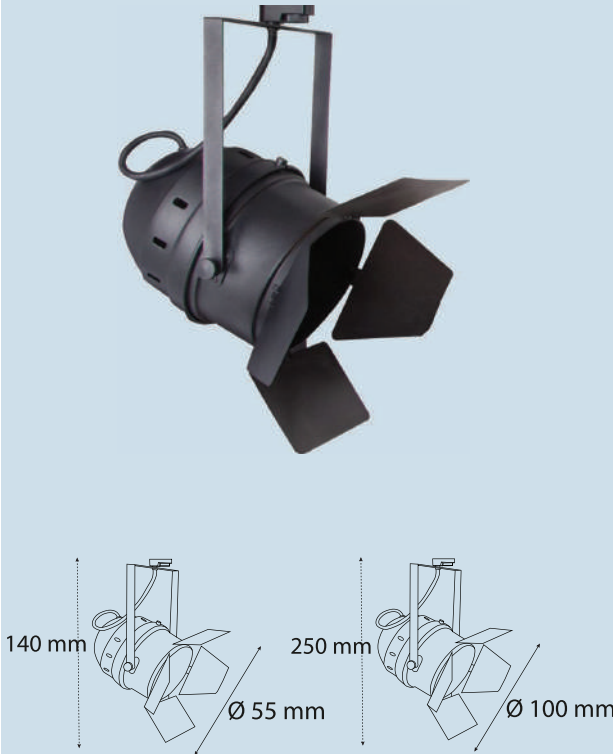

RAL 7016  
Antsarit / AN

RAL .....  
Özel Renk / CC

Ampul / Bulb

GU10

E27-PAR30

Armatürde Ampul Haricidir / The bulb is not included in the fixture