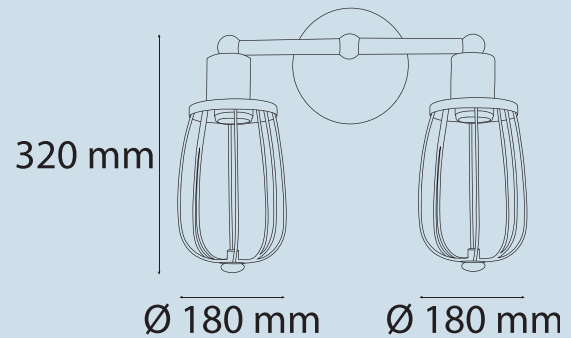

Armatürde Ampul Haricidir / The bulb is not included in the fixture

220 mm

320 mm

Ø 180 mm

440 mm

320 mm

Ø 180 mm

Ø 180 mm