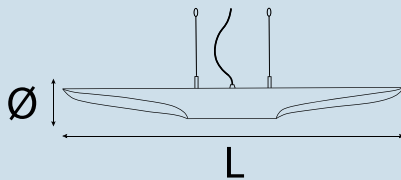

İç Rengi Inside Color	Bronz / Bronze	Altın / Gold	Özel Renk / Custom Color
--------------------------	----------------	--------------	--------------------------

Ampul / Bulb GU10

E27

Armatürde Ampul Haricidir / The bulb is not included in the fixture